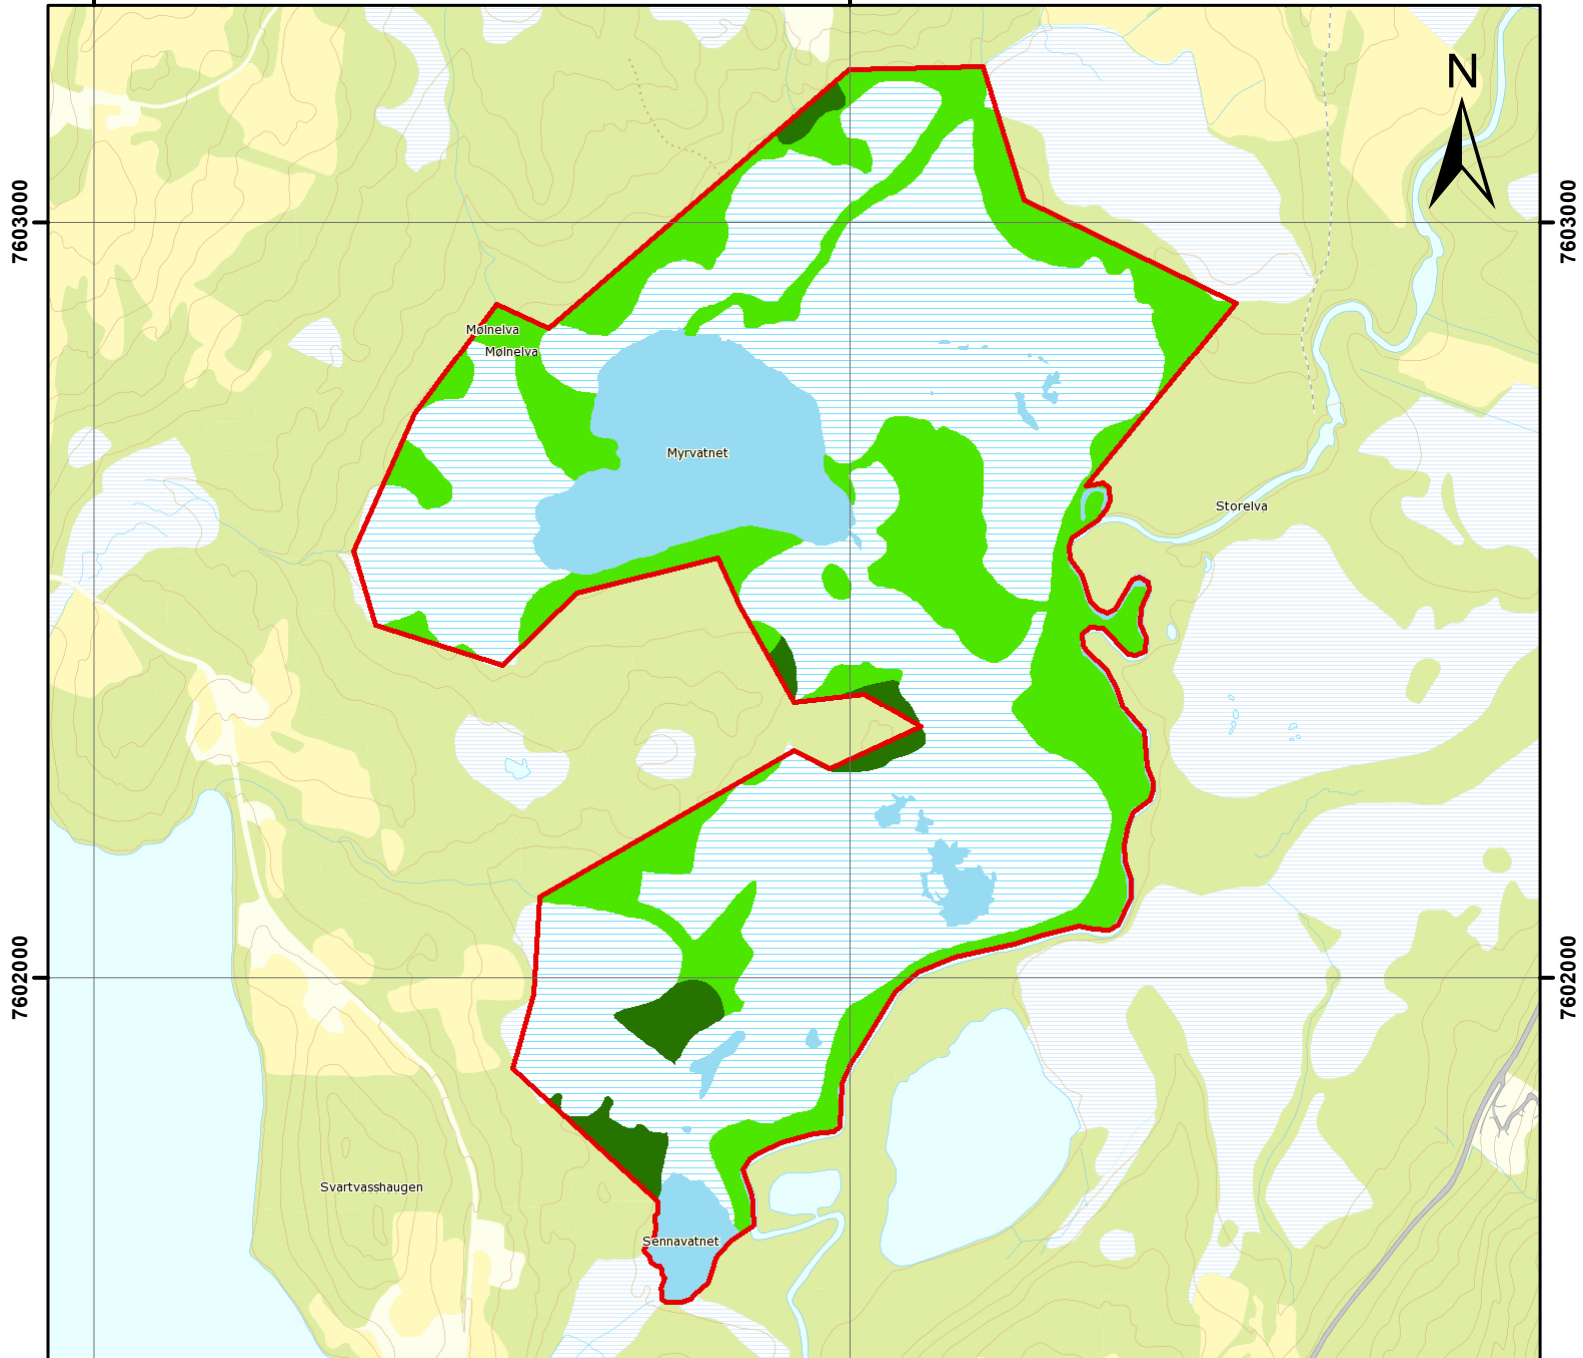

Myrvatn

Ramsar Site No. 1949
WI Site Reference

CONVENTION ON WETLANDS
(Ramsar, Iran, 1971)

Legend

- | | |
|----------------------------------|--------------------------|
| Ramsar nominated | Coniferus forest |
| Land cover inside Reserve | Mixed forest |
| Land occupied by agriculture | Broad-leaved forest |
| Peatland | Sparsely vegetated areas |
| Water | |

Scale 1:10 000

570000

571000

7603000

7603000

7602000

7602000

570000