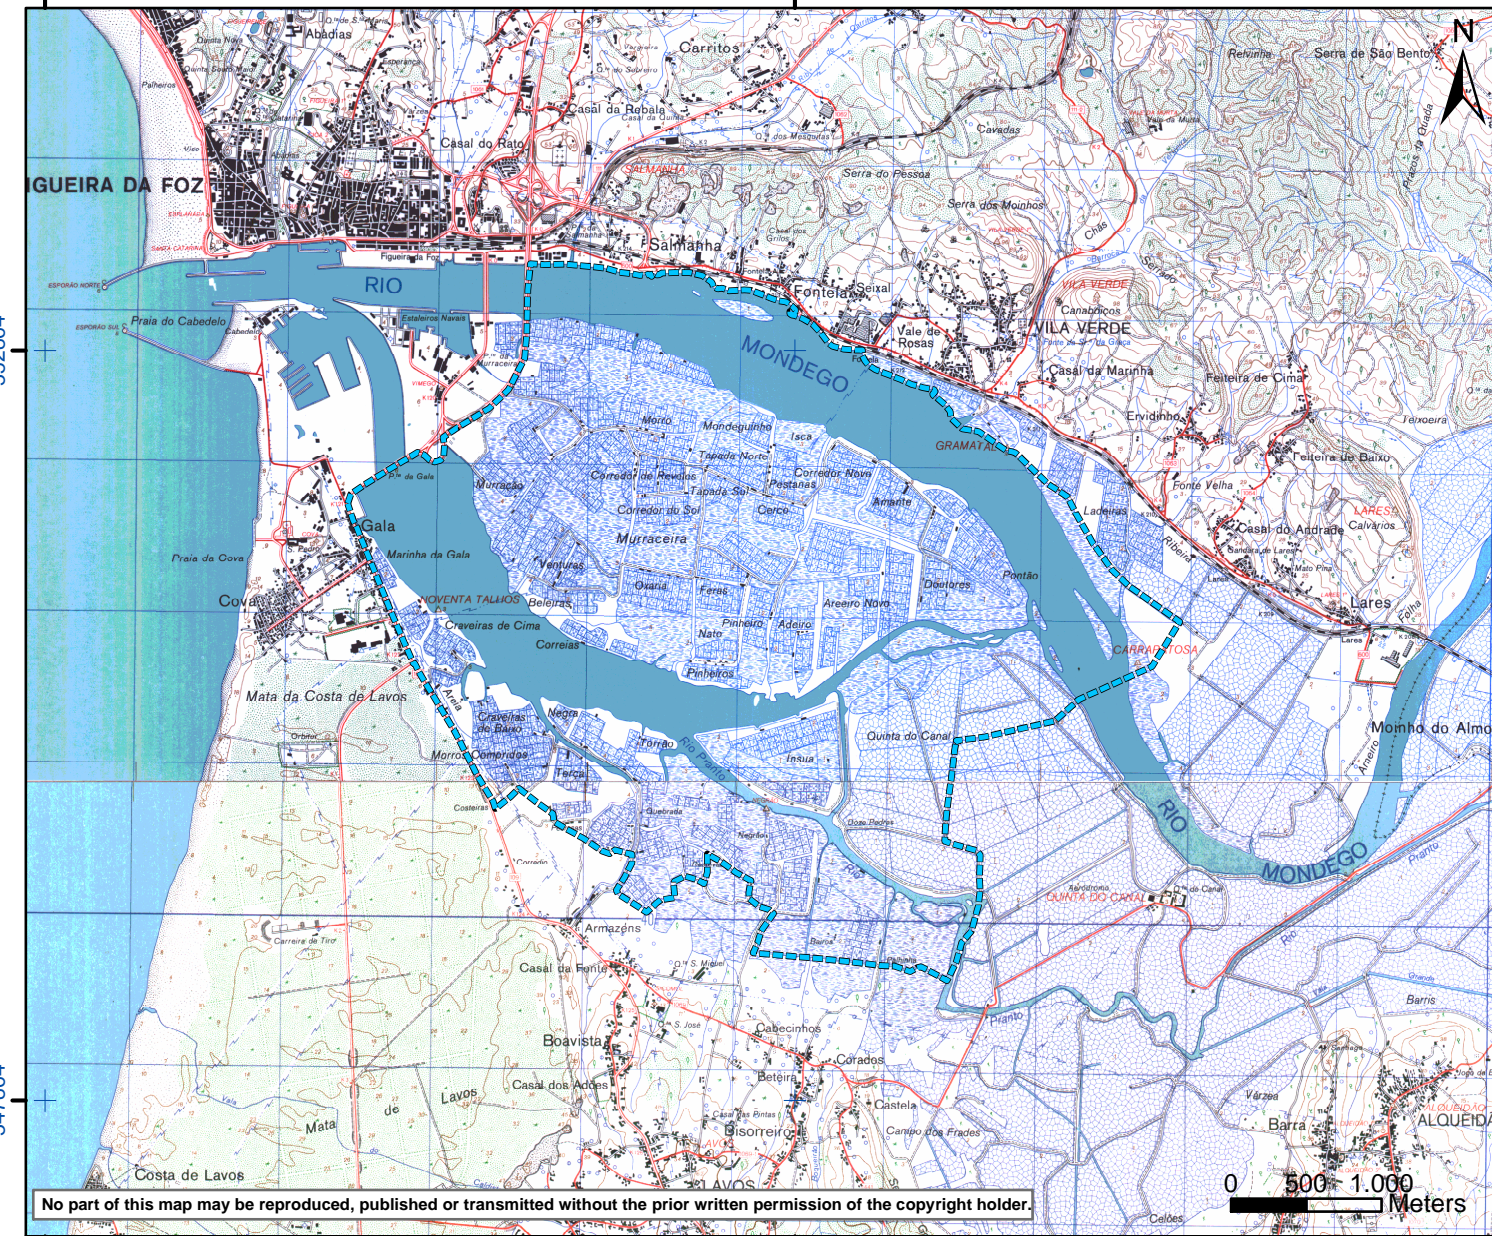

136374

141374

352864

347864

No part of this map may be reproduced, published or transmitted without the prior written permission of the copyright holder.

0 500 1.000 Meters

136374

141374

Ministério do Ambiente, do Ordenamento do Território e do Desenvolvimento Regional

ICN

Instituto da Conservação da Natureza

centro de zonas húmidas

Ramsar Site: Mondego Estuary

Site boundaries

Location

0 100 Kilometers

Legend

- Portugal boundaries
- Catchment areas boundaries
- Ramsar Site Location

Legend

Ramsar Site boundaries

Date: 2005

Scale: 1:50.000

Coordinate System:
Gauss Projection
Internacional Ellipsoid
Hayford lisbon Datum
HGM System (IGeoE)

Notes:
Cartographic base:
Portugal military maps
maps nº 249 and 239
1:25000, IGeoE

347864