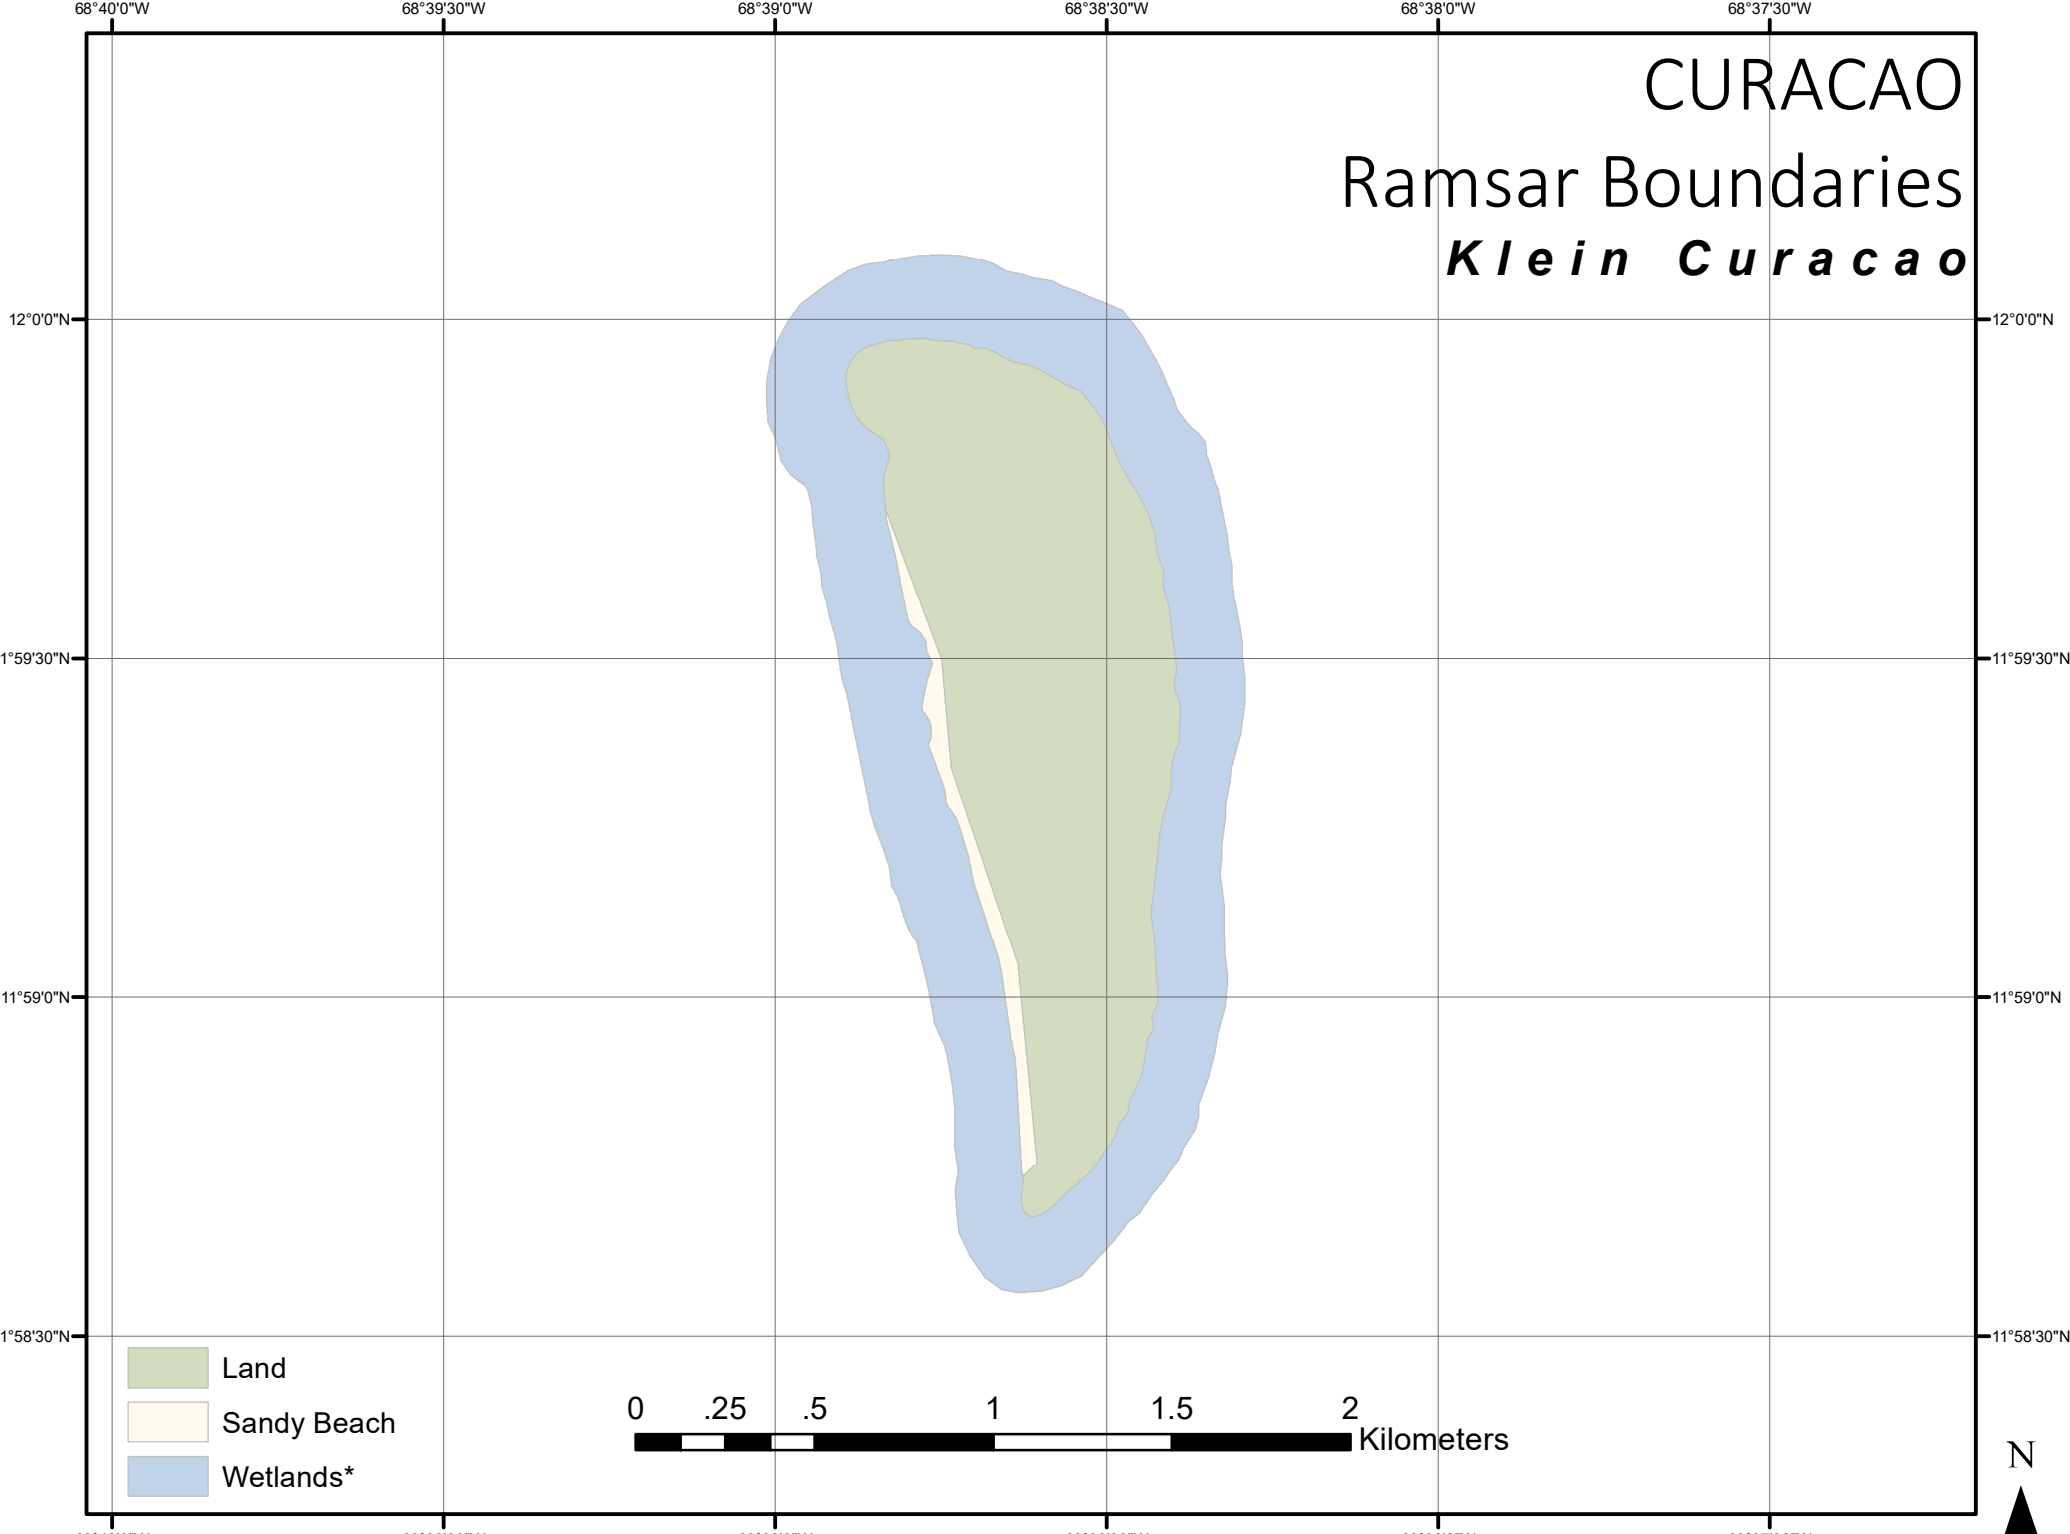

CURACAO

Ramsar Boundaries

Klein Curacao

- Land
- Sandy Beach
- Wetlands*

*Approximates the 60 meter depth contour