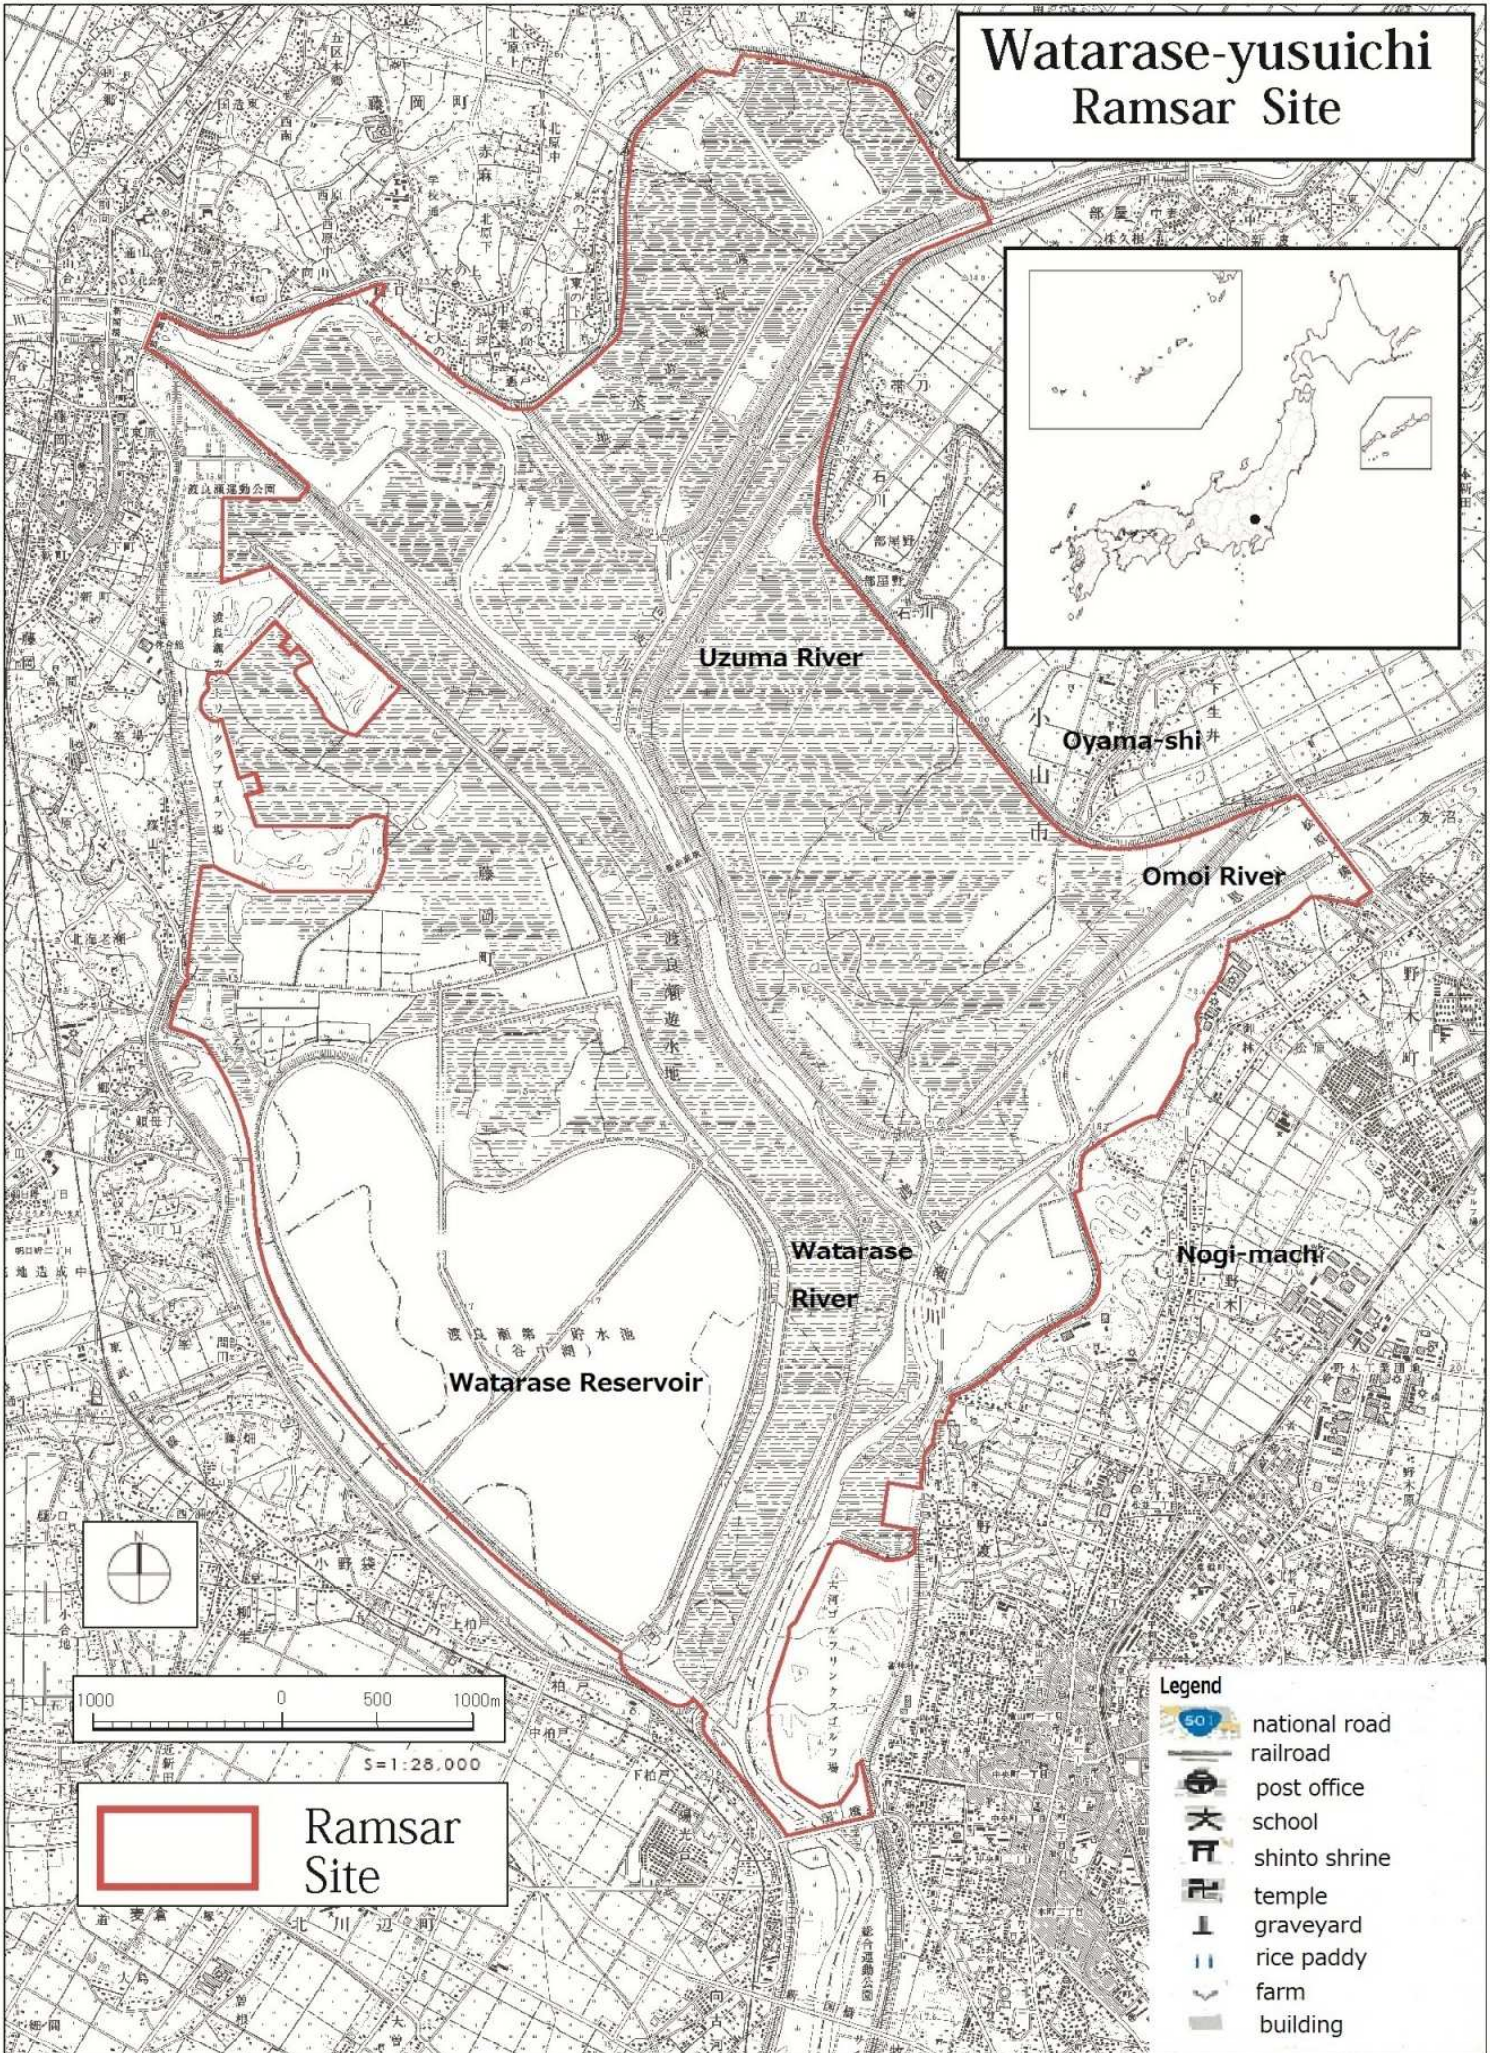

Watarase-yusuichi Ramsar Site

Uzuma River

Oyama-shi

Omoi River

Watarase River

Nogi-machi

Watarase Reservoir

S=1:28,000

 Ramsar Site

- Legend**
-  national road
 -  railroad
 -  post office
 -  school
 -  shinto shrine
 -  temple
 -  graveyard
 -  rice paddy
 -  farm
 -  building