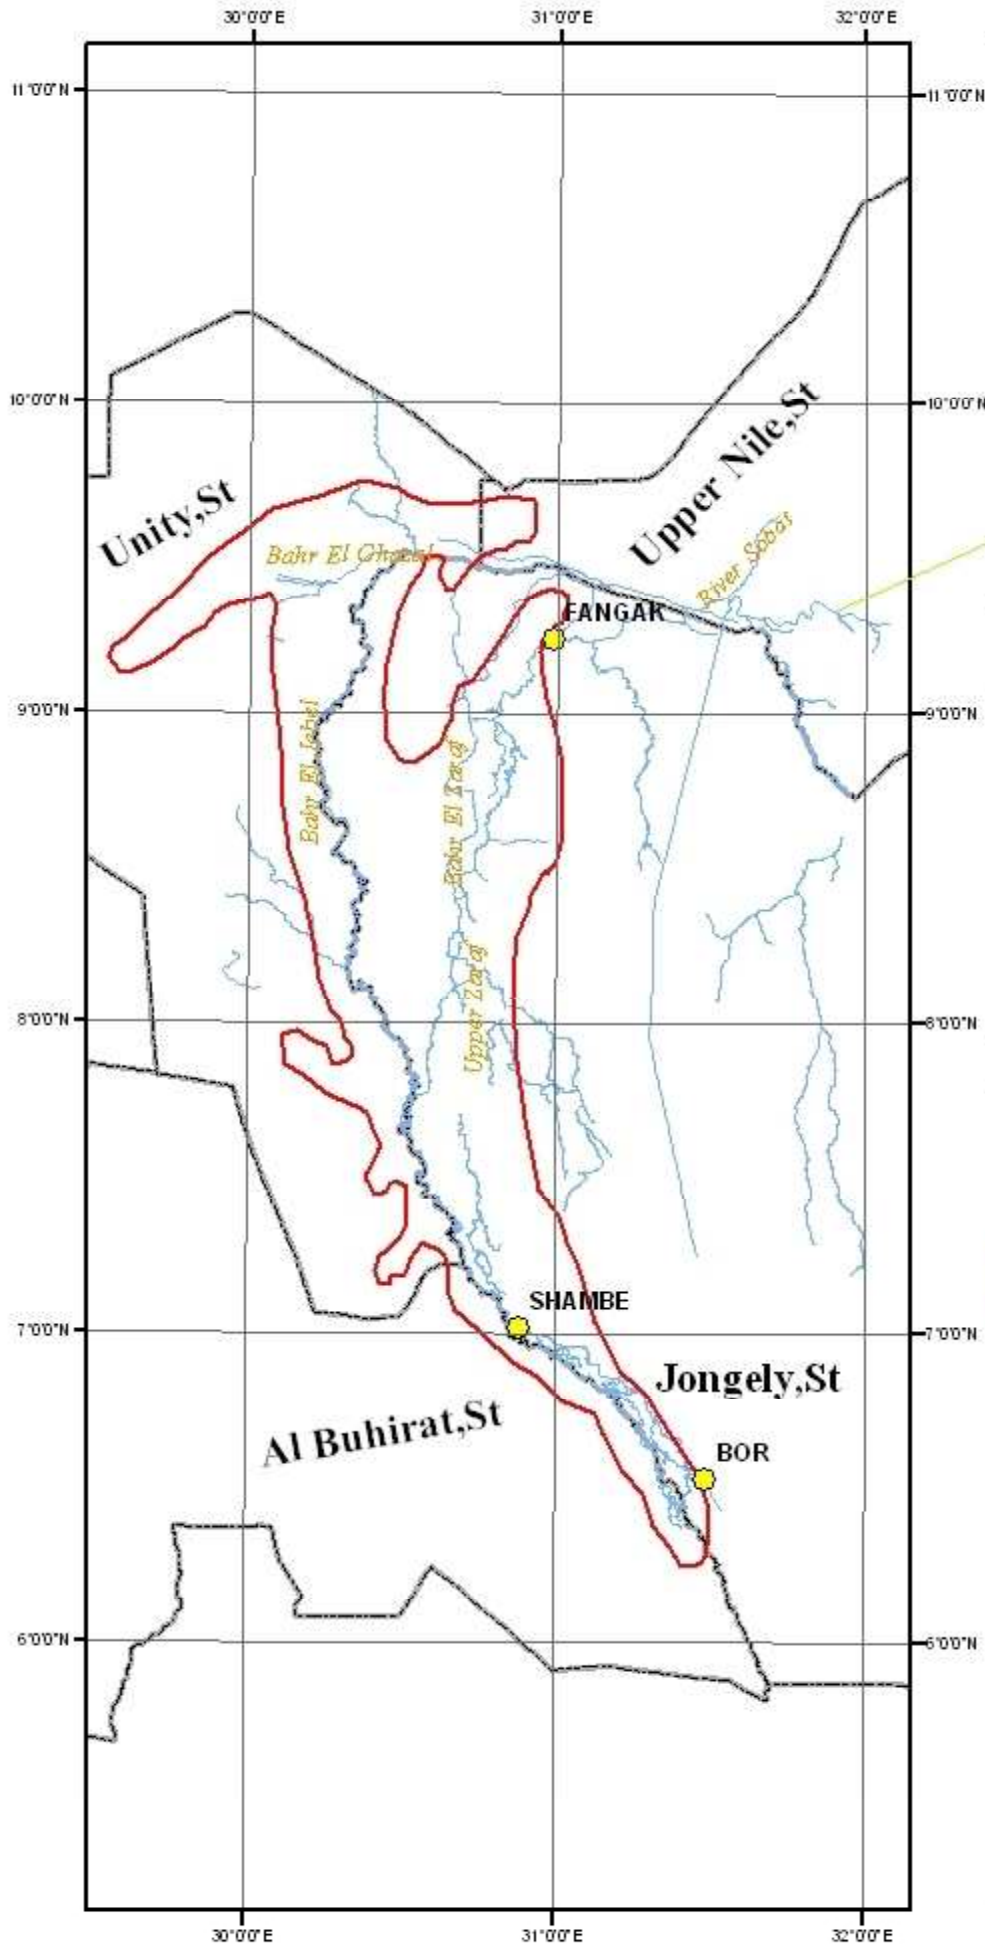

SUDD RAMSAR SITE, SUDAN

Legend

- Towns
- Ramsar Site Boundary
- Rivers
- State_boundary

Scale: 1:2,700,000

Prepared By: Remote Sensing Authority,
National Center for Research
Ministry of science and Technology.
TELFAX: +249-1-83-772766

Sources:
Wildlife Research Center
Remote Sensing Authority.