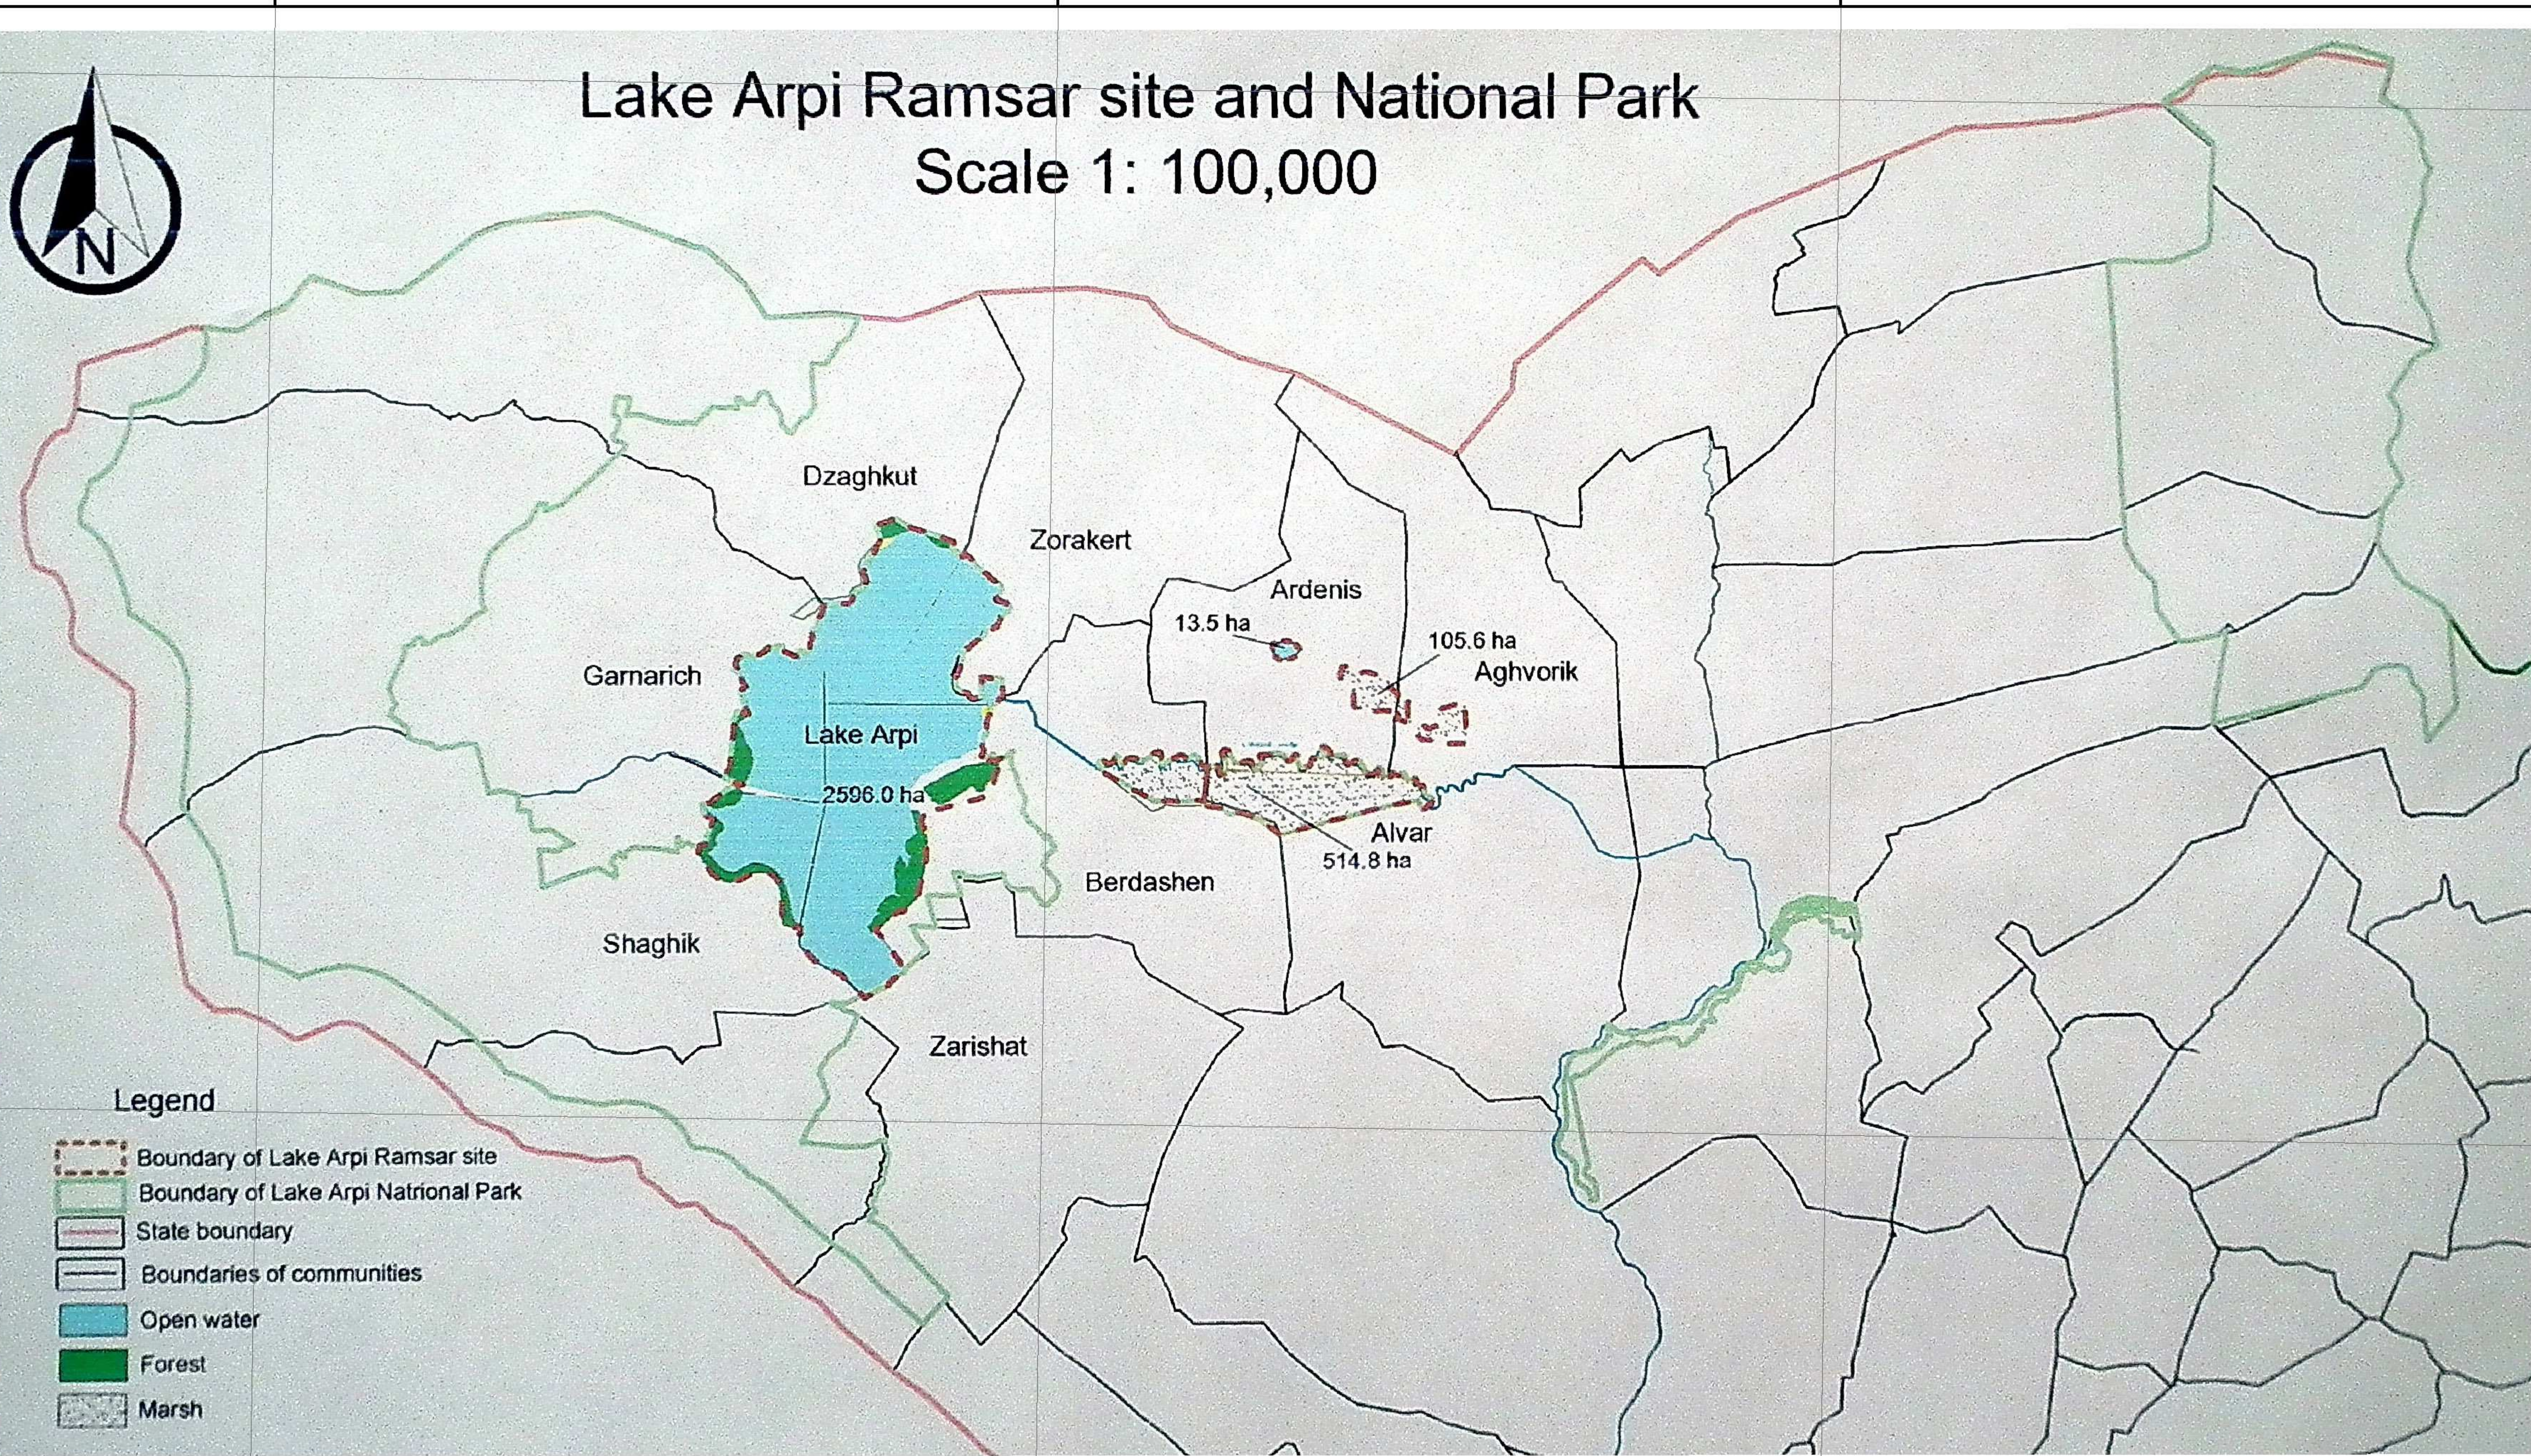

43°30'0"E

43°40'0"E

43°50'0"E

41°10'0"N

41°10'0"N

Lake Arpi Ramsar site and National Park

Scale 1: 100,000

Legend

-  Boundary of Lake Arpi Ramsar site
-  Boundary of Lake Arpi Natrional Park
-  State boundary
-  Boundaries of communities
-  Open water
-  Forest
-  Marsh

43°30'0"E

43°40'0"E

43°50'0"E

41°0'0"N

41°0'0"N