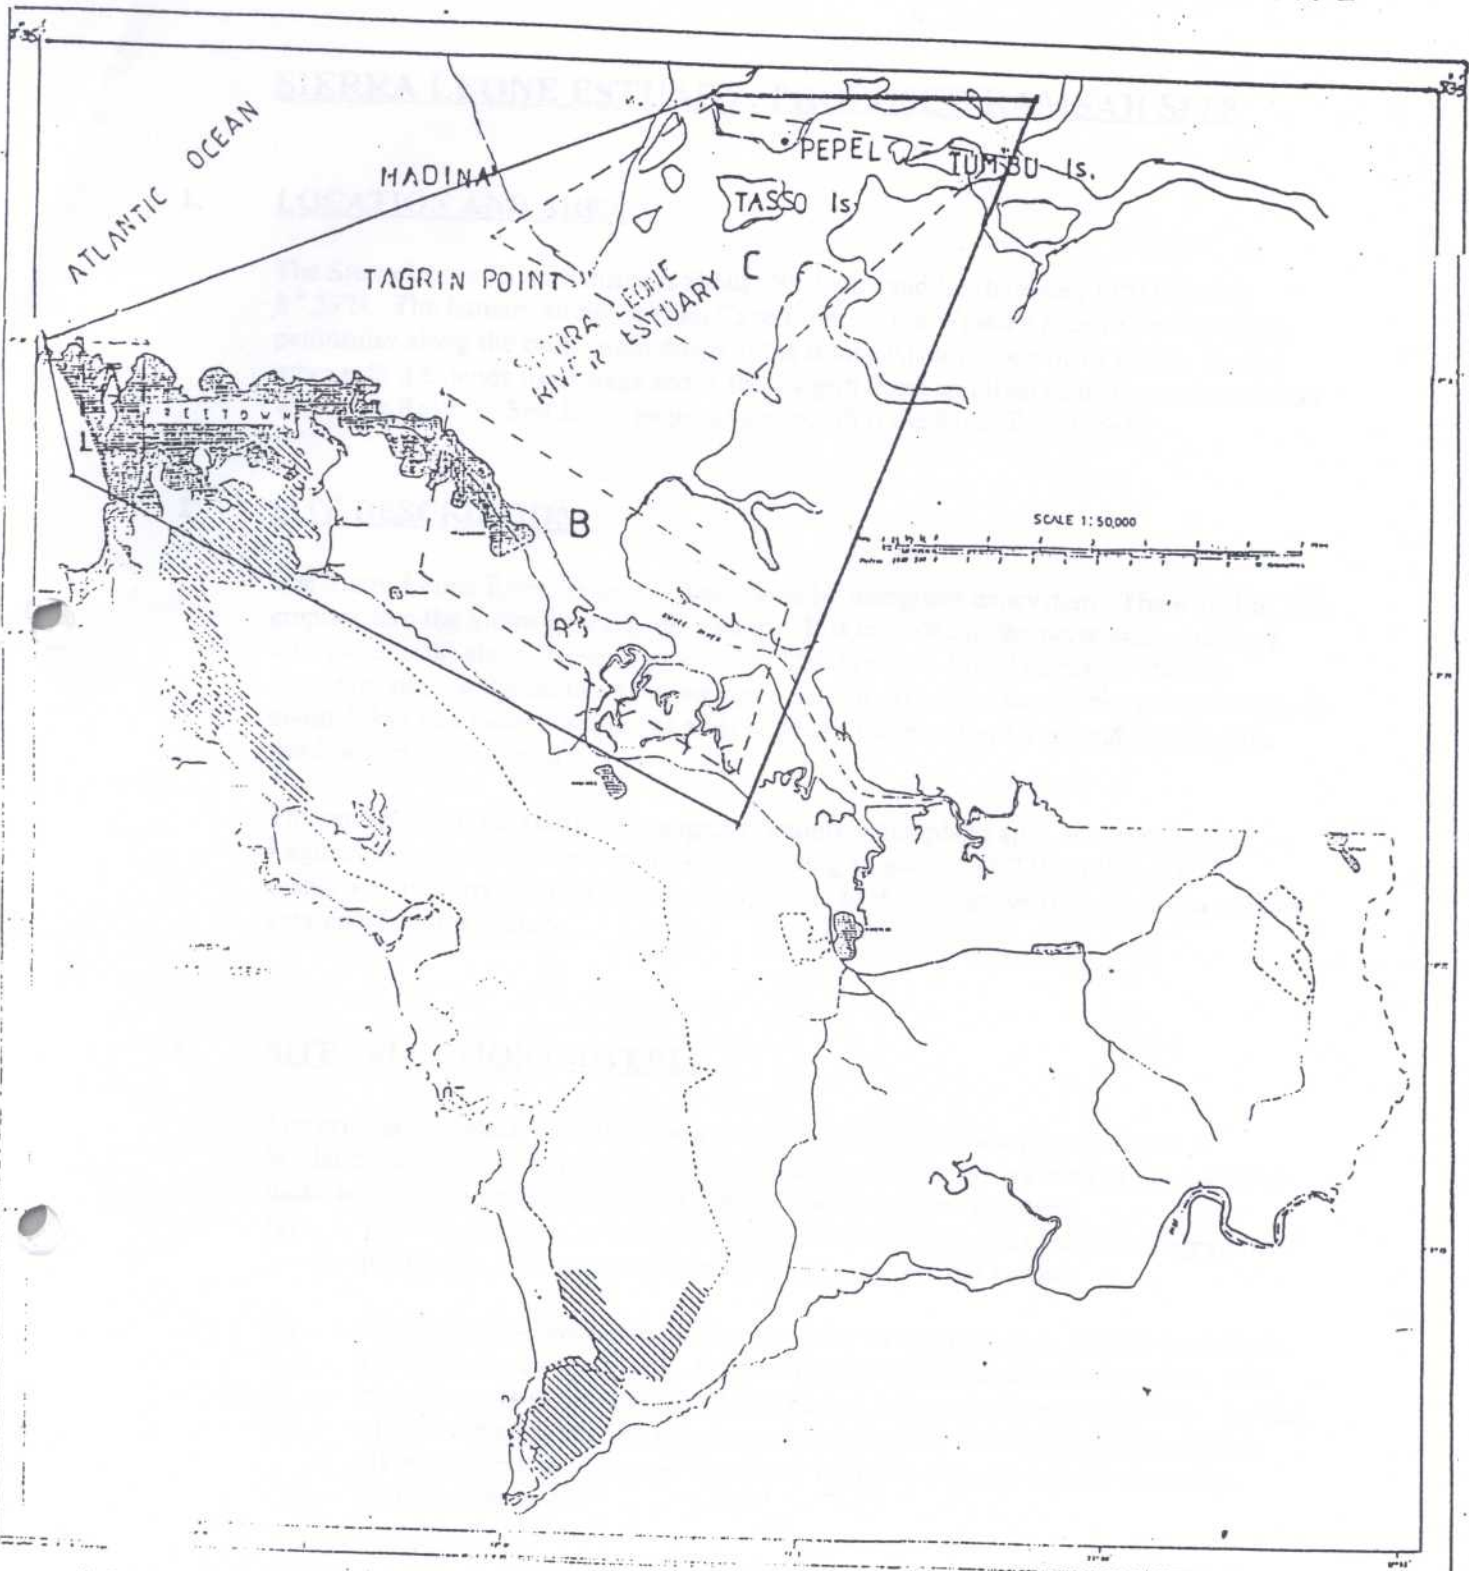

A MAP OF THE SIERRA LEONE RIVER ESTUARY PROPOSED FOR DESIGNATION AS A RAMSAR SITE

LEGEND

- SITE BOUNDARY
- CORE ZONES (A) ABERDEEN CREEK
- (B) BUNCIE RIVER
- (C) TAGRIN POINT, PEPELE, TUMBU ISLAND.

RECEIVED
 01 FEB 2000