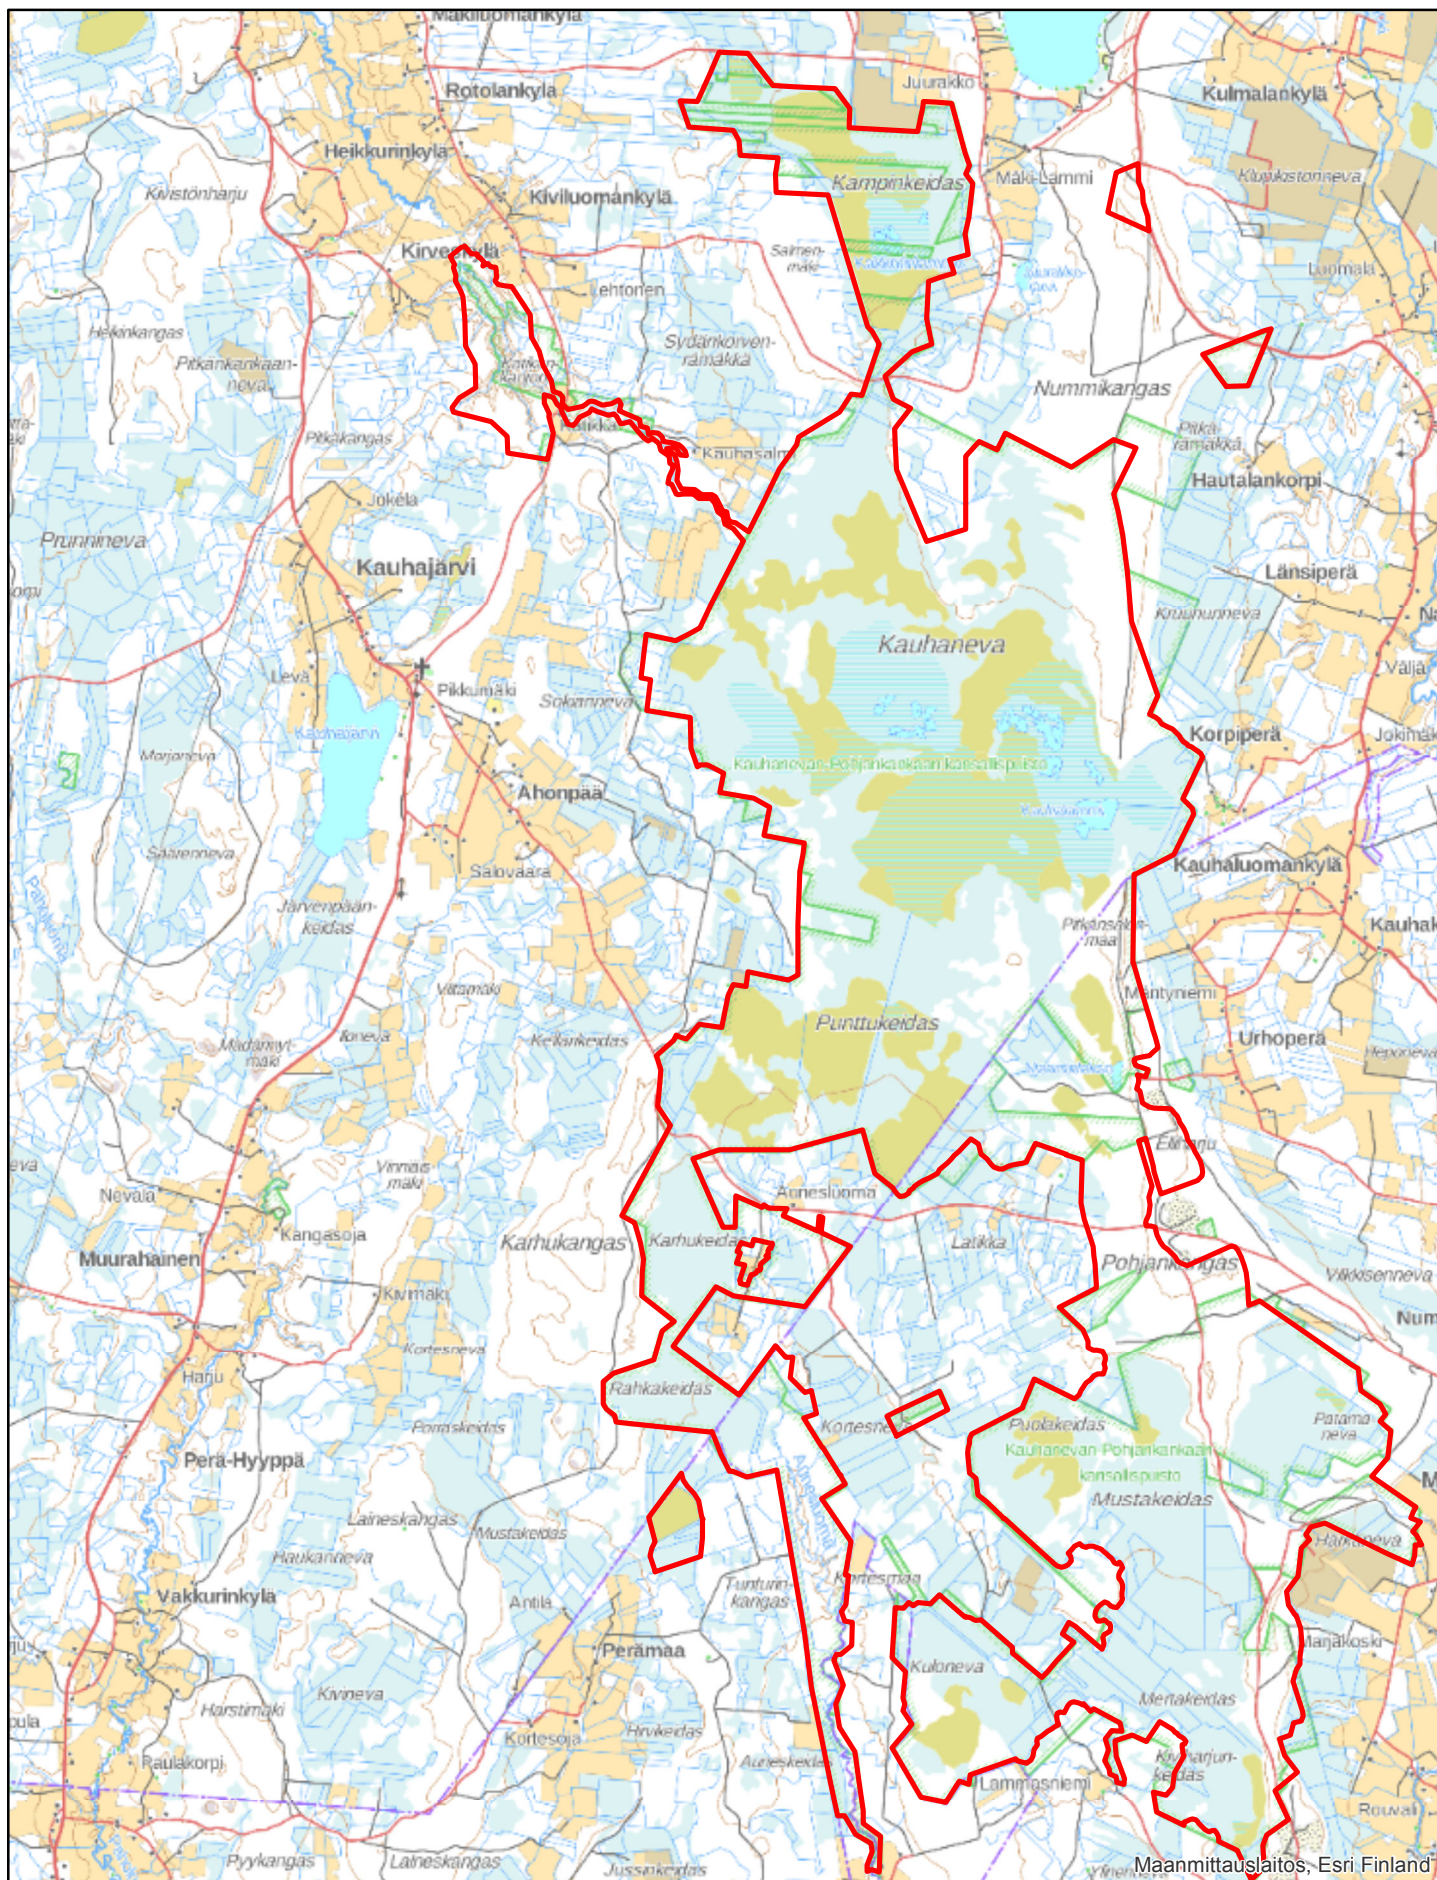

FI1511 Kauhaneva - Pohjankangas National Park

0 0,5 1 2 3 4 Km

 Ramsar site boundaries