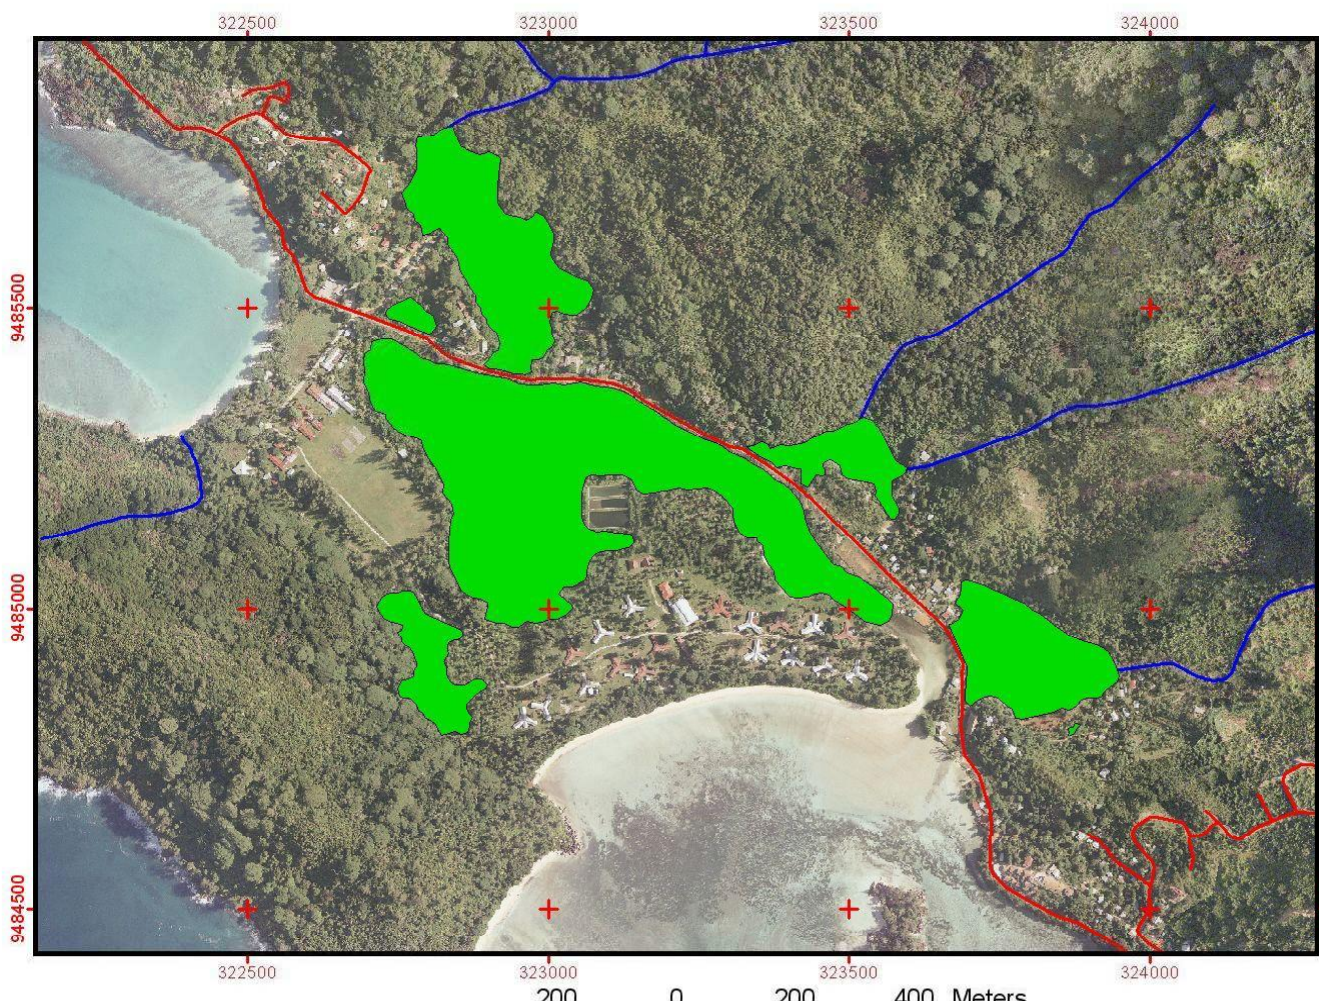

Port Launay Wetland

Legend:

-  Roads
-  Rivers
-  Wetlands

Sources: GIS Centre M.L.U.H & GIS Unit M.O.E

Produced by: GIS Unit, M.O.E, 03/04