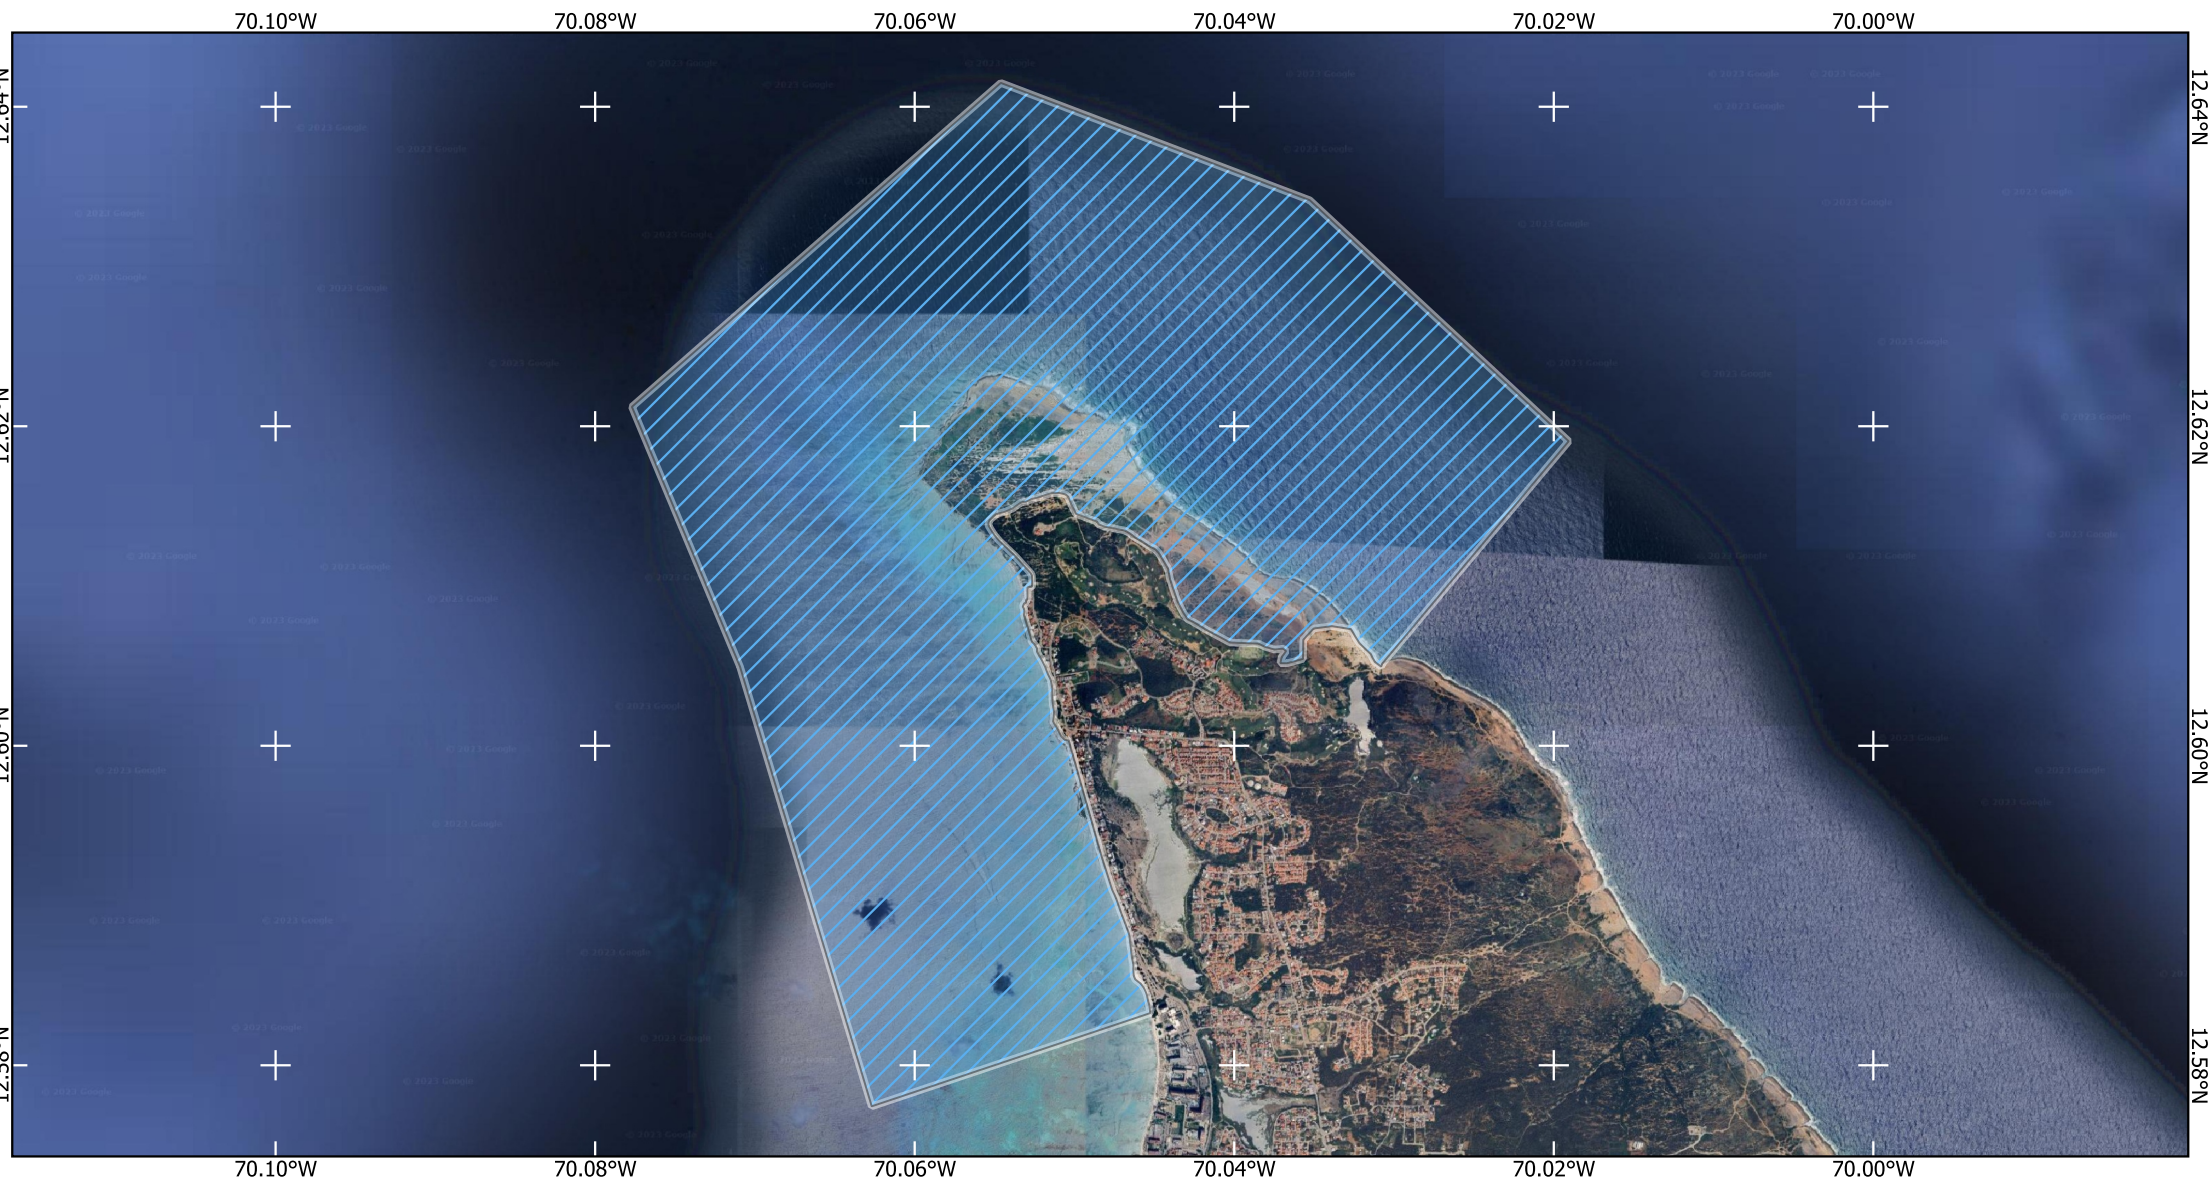

West Point- Westpunt

Legend

Ramsar area (2184.728 ha)

0 0.5 1 km

Map scale: 45000

Geographic Coordinate System: WGS 1984
EPSG: EPSG4326
Prime Meridian: Greenwich (0,0)

Vertical Coordinate System: EGM96 Geoid
EPSG: EPSG5773
Linear Unit: Meters (1,0)
Direction: Positive up
Vertical shift: 0,0
Vertical Datum: EGM96 Geoid