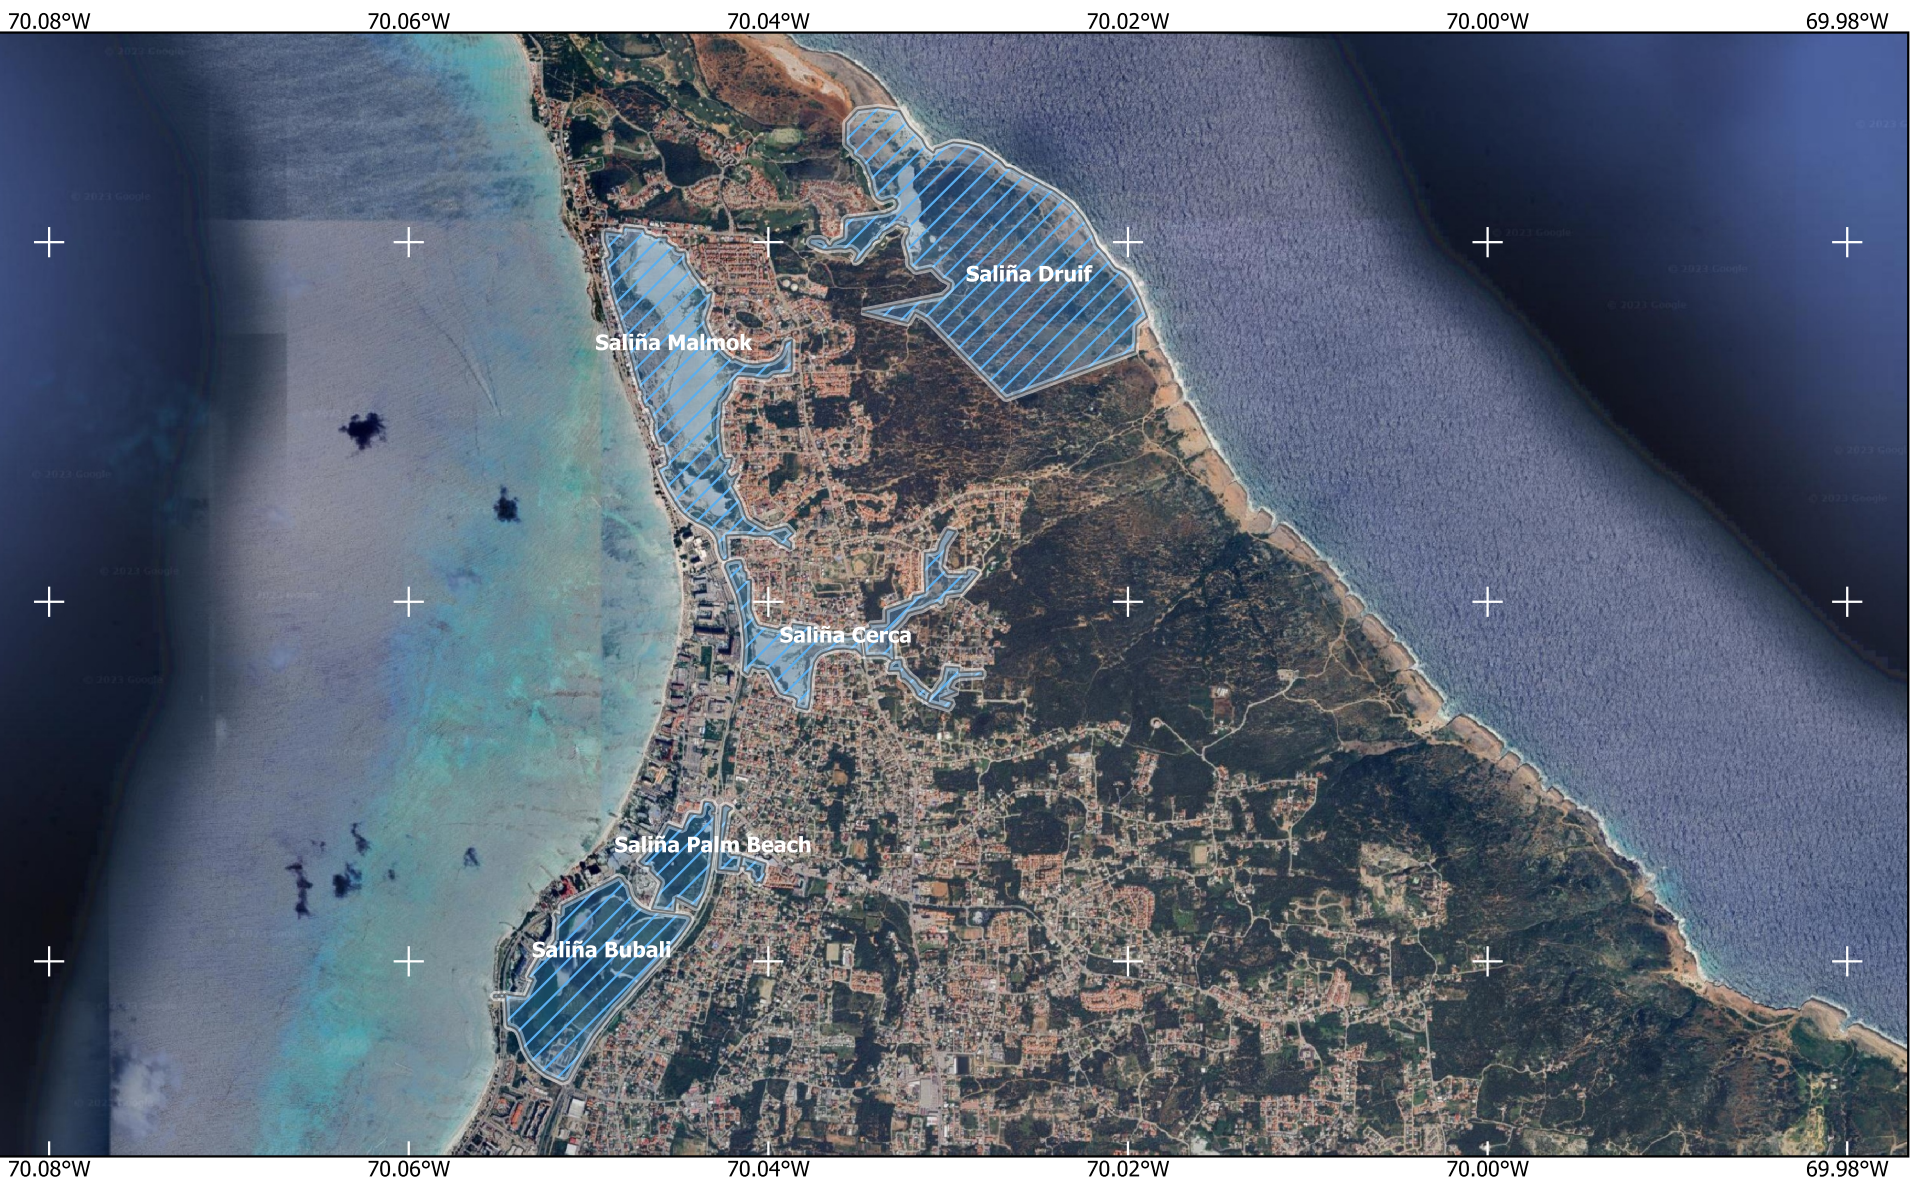

Western Wetlands

Legend

Ramsar area (392.309 ha)

0 0.5 1 km

Map scale: 40000

Geographic Coordinate System: WGS 1984
EPSG: EPSG4326
Prime Meridian: Greenwich (0,0)

Vertical Coordinate System: EGM96 Geoid
EPSG: EPSG5773
Linear Unit: Meters (1,0)
Direction: Positive up
Vertical shift: 0,0
Vertical Datum: EGM96 Geoid