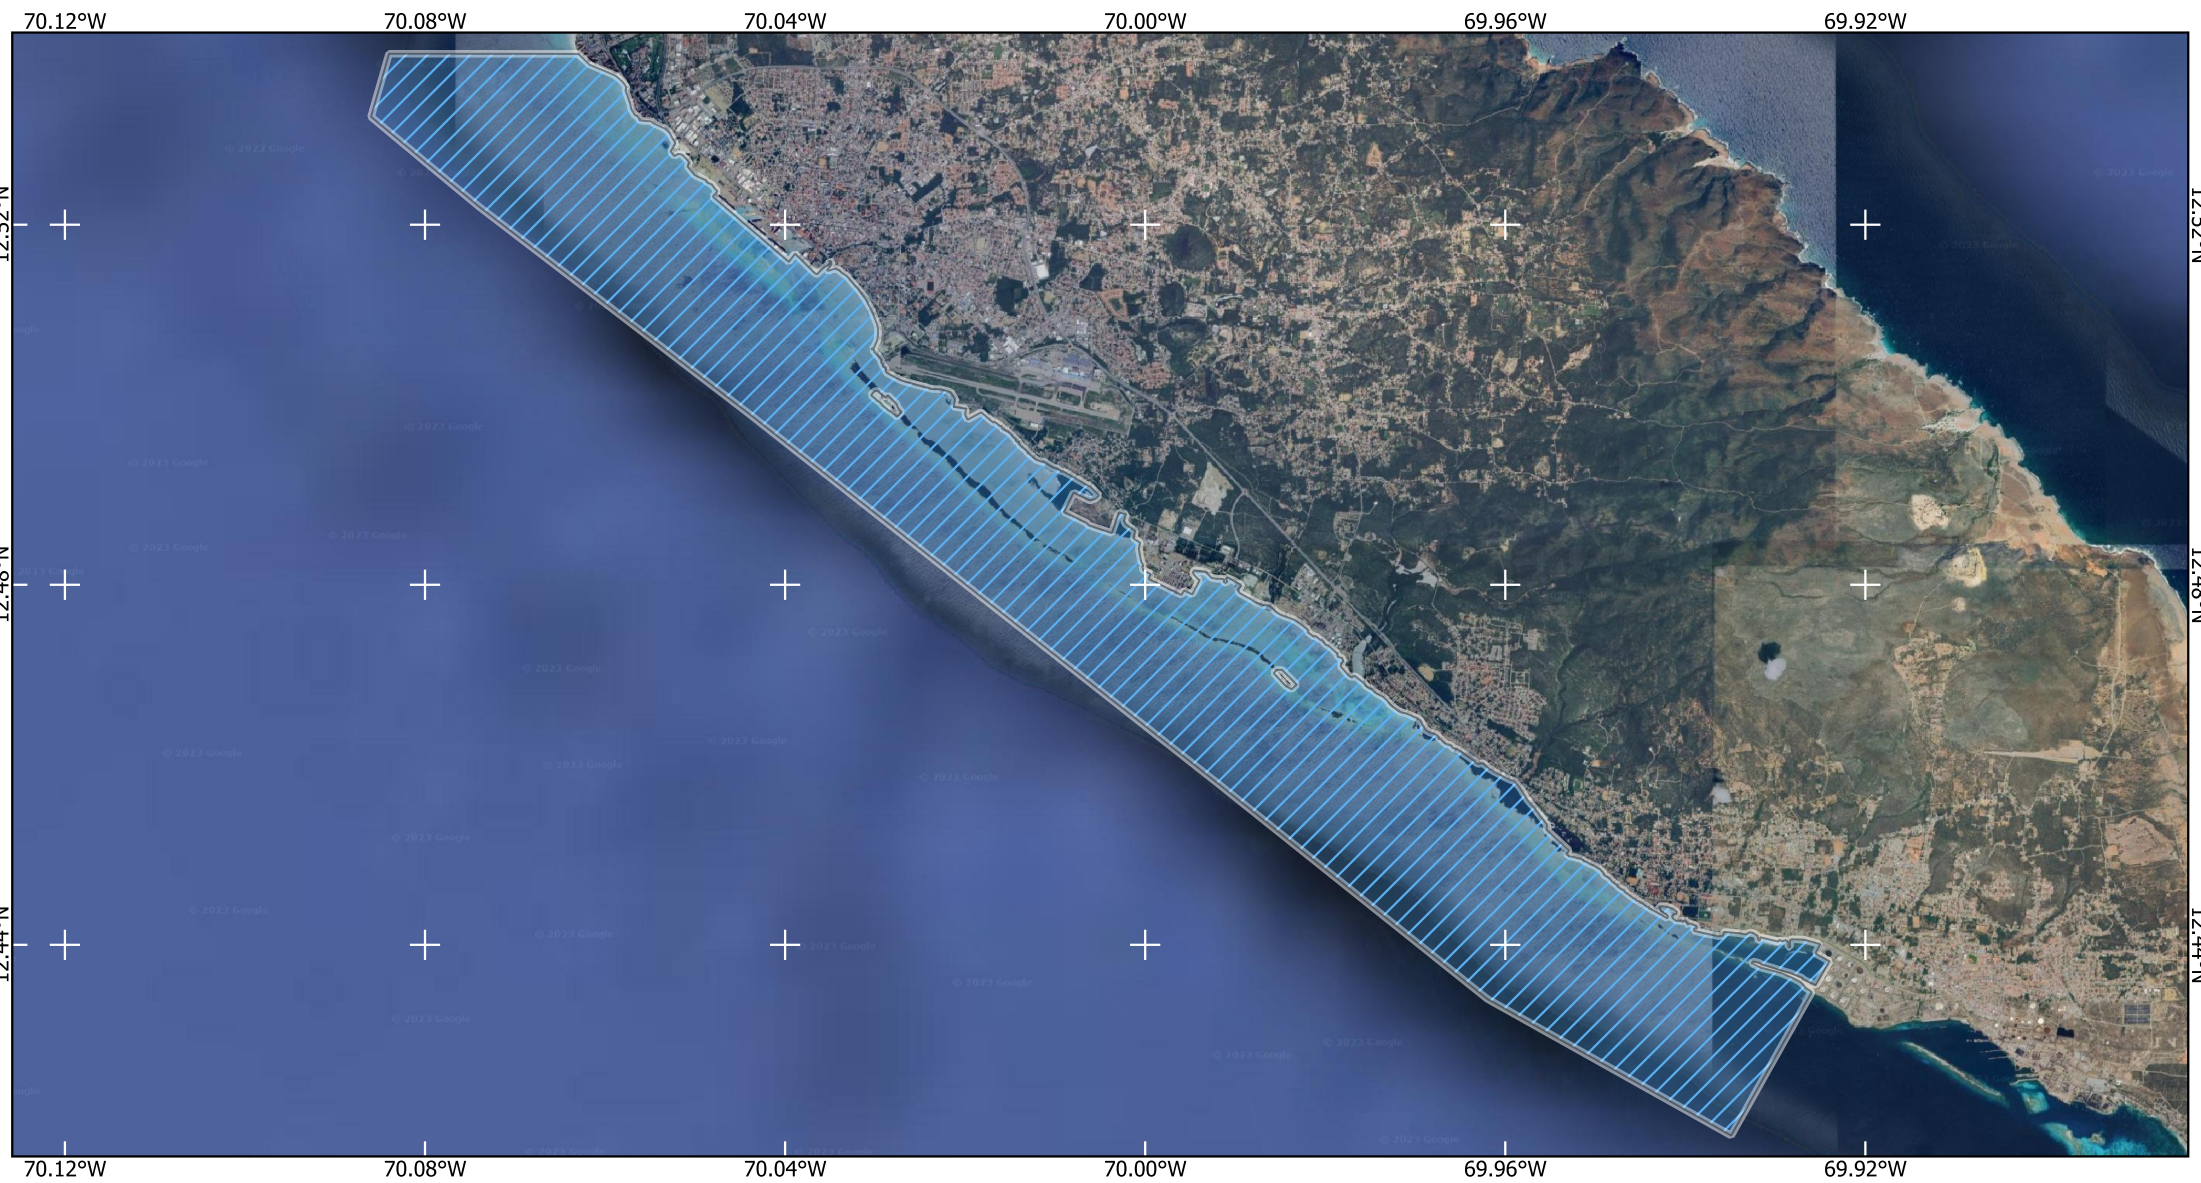

South Coast- Zuidkust

Legend

Ramsar area (3975.202 ha)

Map scale: 80000

Geographic Coordinate System: WGS 1984
EPSG: EPSG4326
Prime Meridian: Greenwich (0,0)

Vertical Coordinate System: EGM96 Geoid
EPSG: EPSG5773
Linear Unit: Meters (1,0)
Direction: Positive up
Vertical shift: 0,0
Vertical Datum: EGM96 Geoid