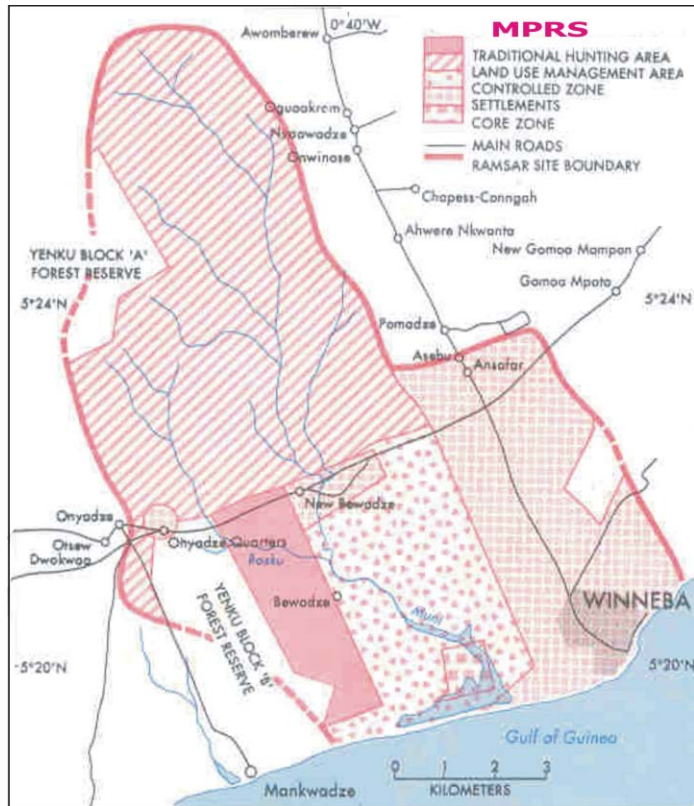

Map: 4 Muni-Pomadze Ramsar Site edge red and entire catchment's area in dash lines.

MUNI-POMADZE RAMSAR SITE