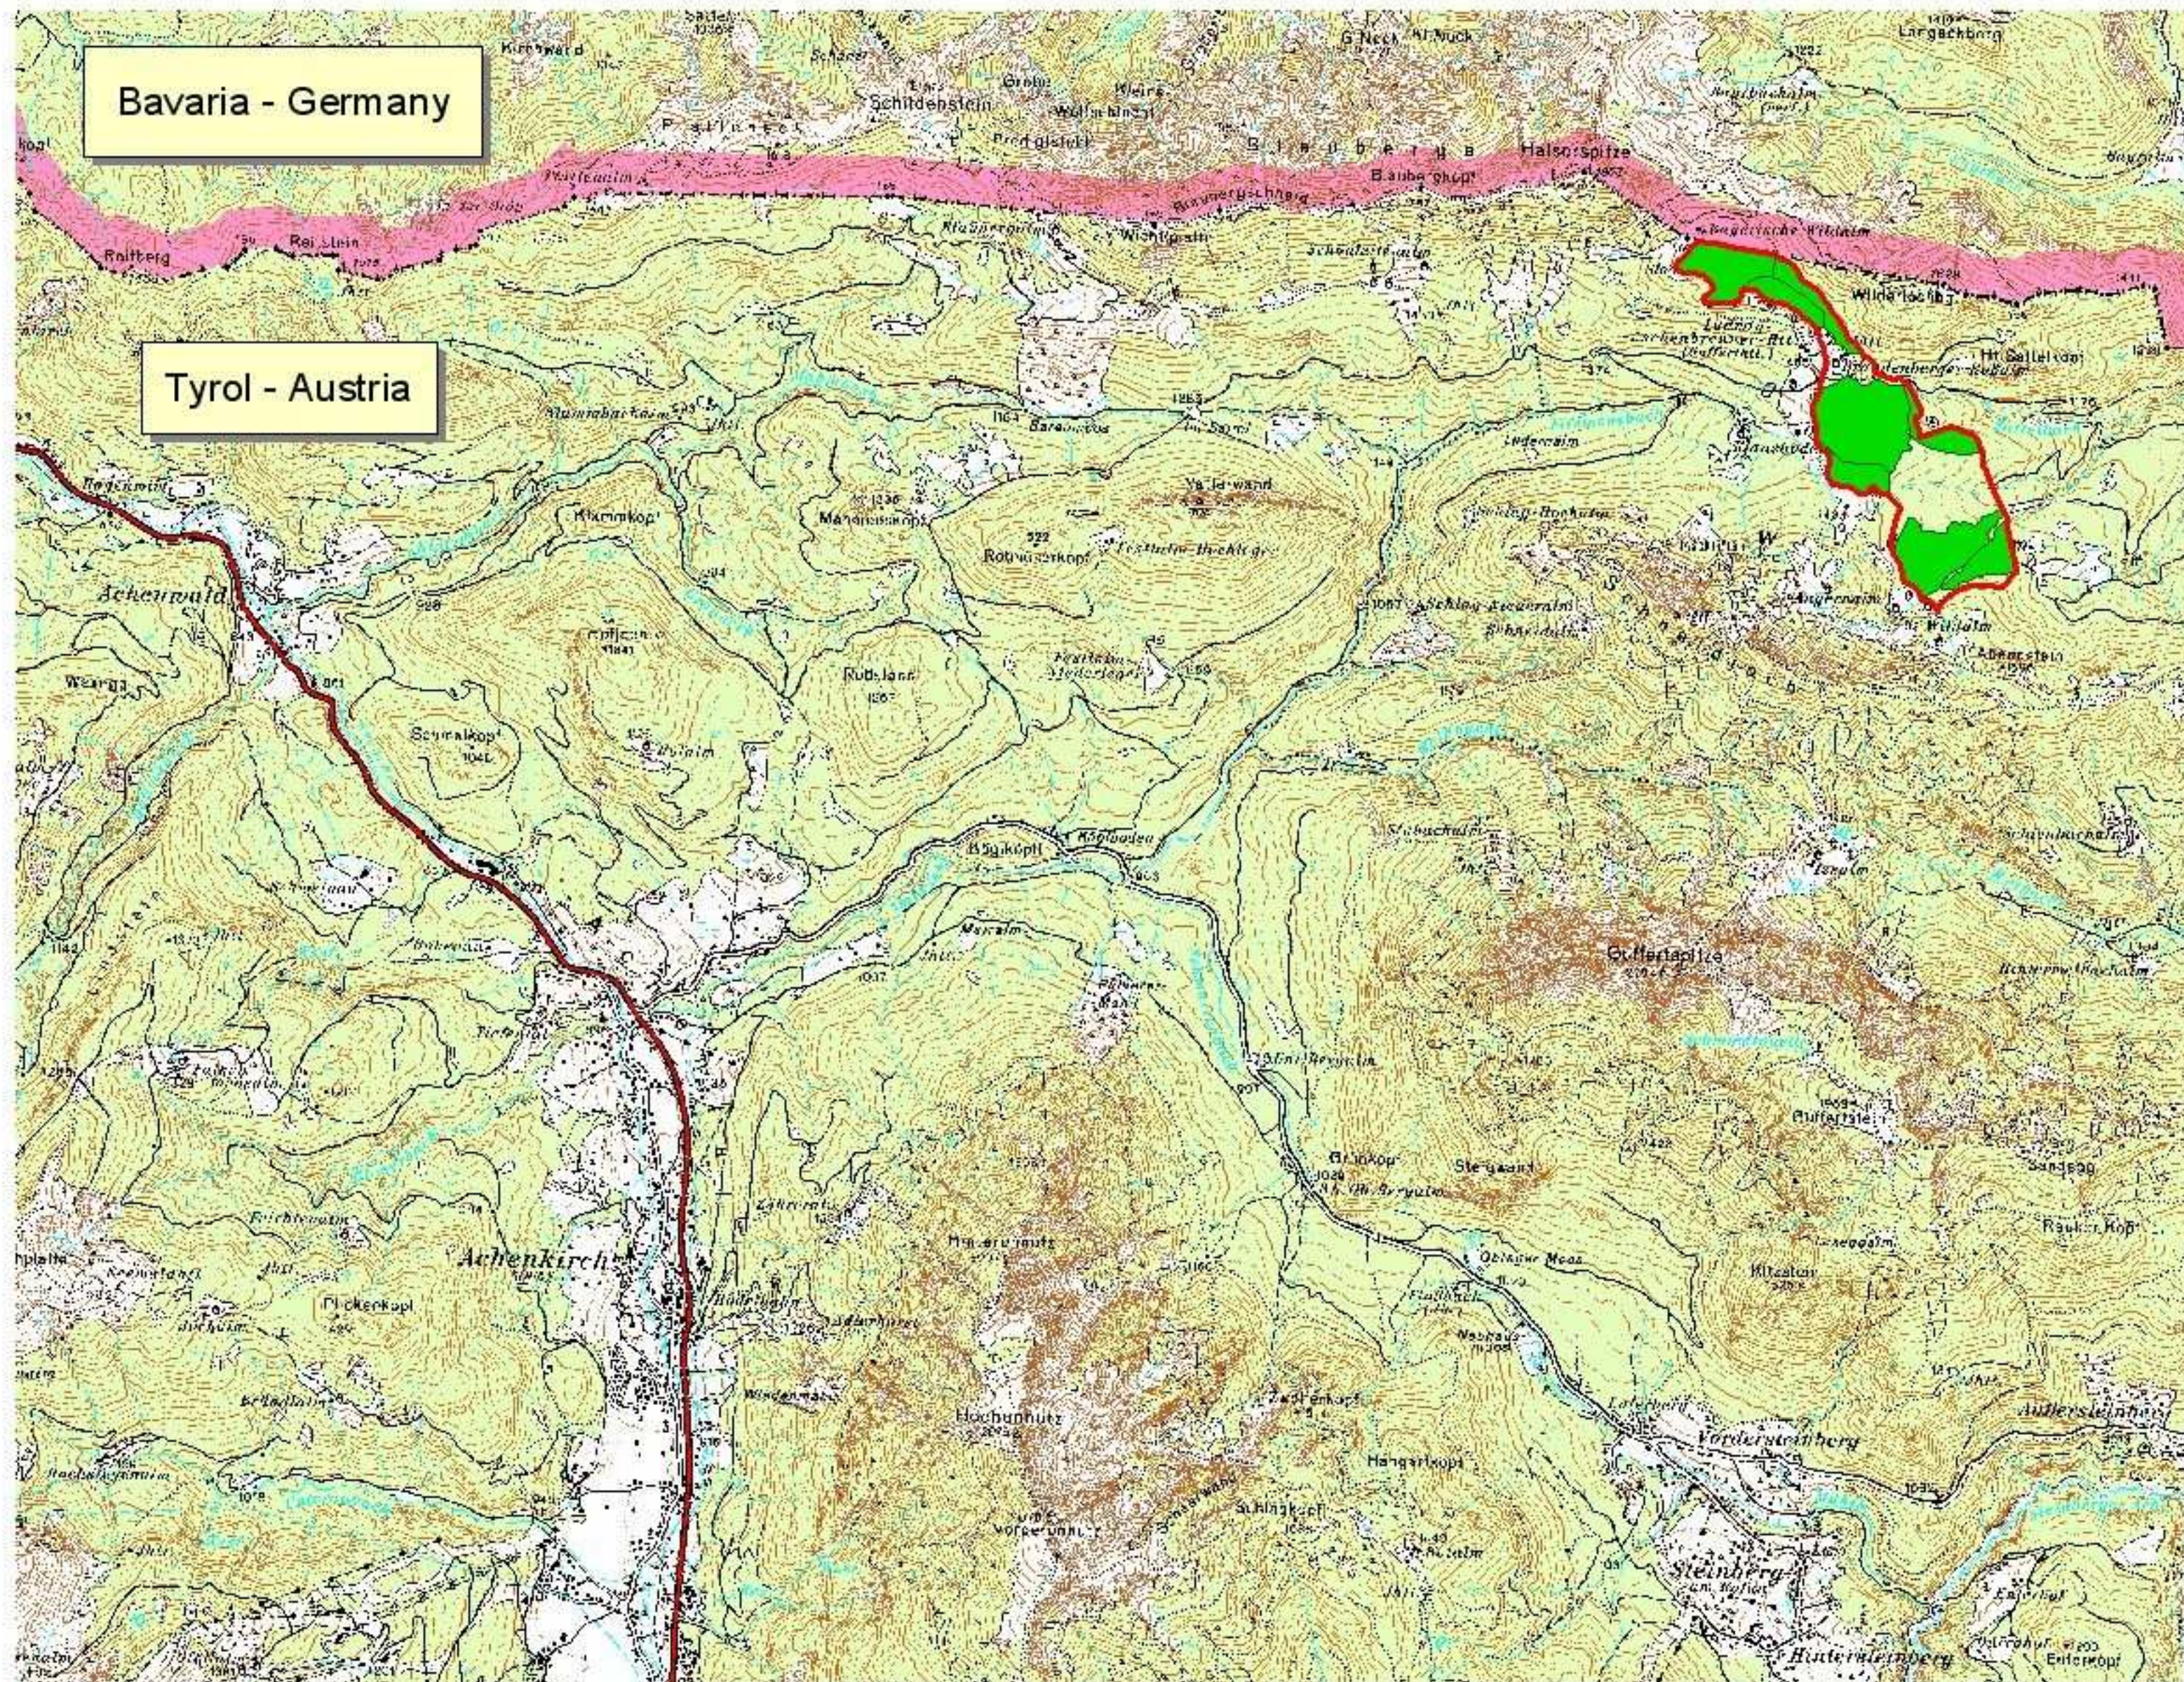

# Survey of Bayerische Wildalm and Wildalmfilz

-  Border of the Ramsar Site
-  Mires of the Wildalm Area

0 2 4 6 Kilometers