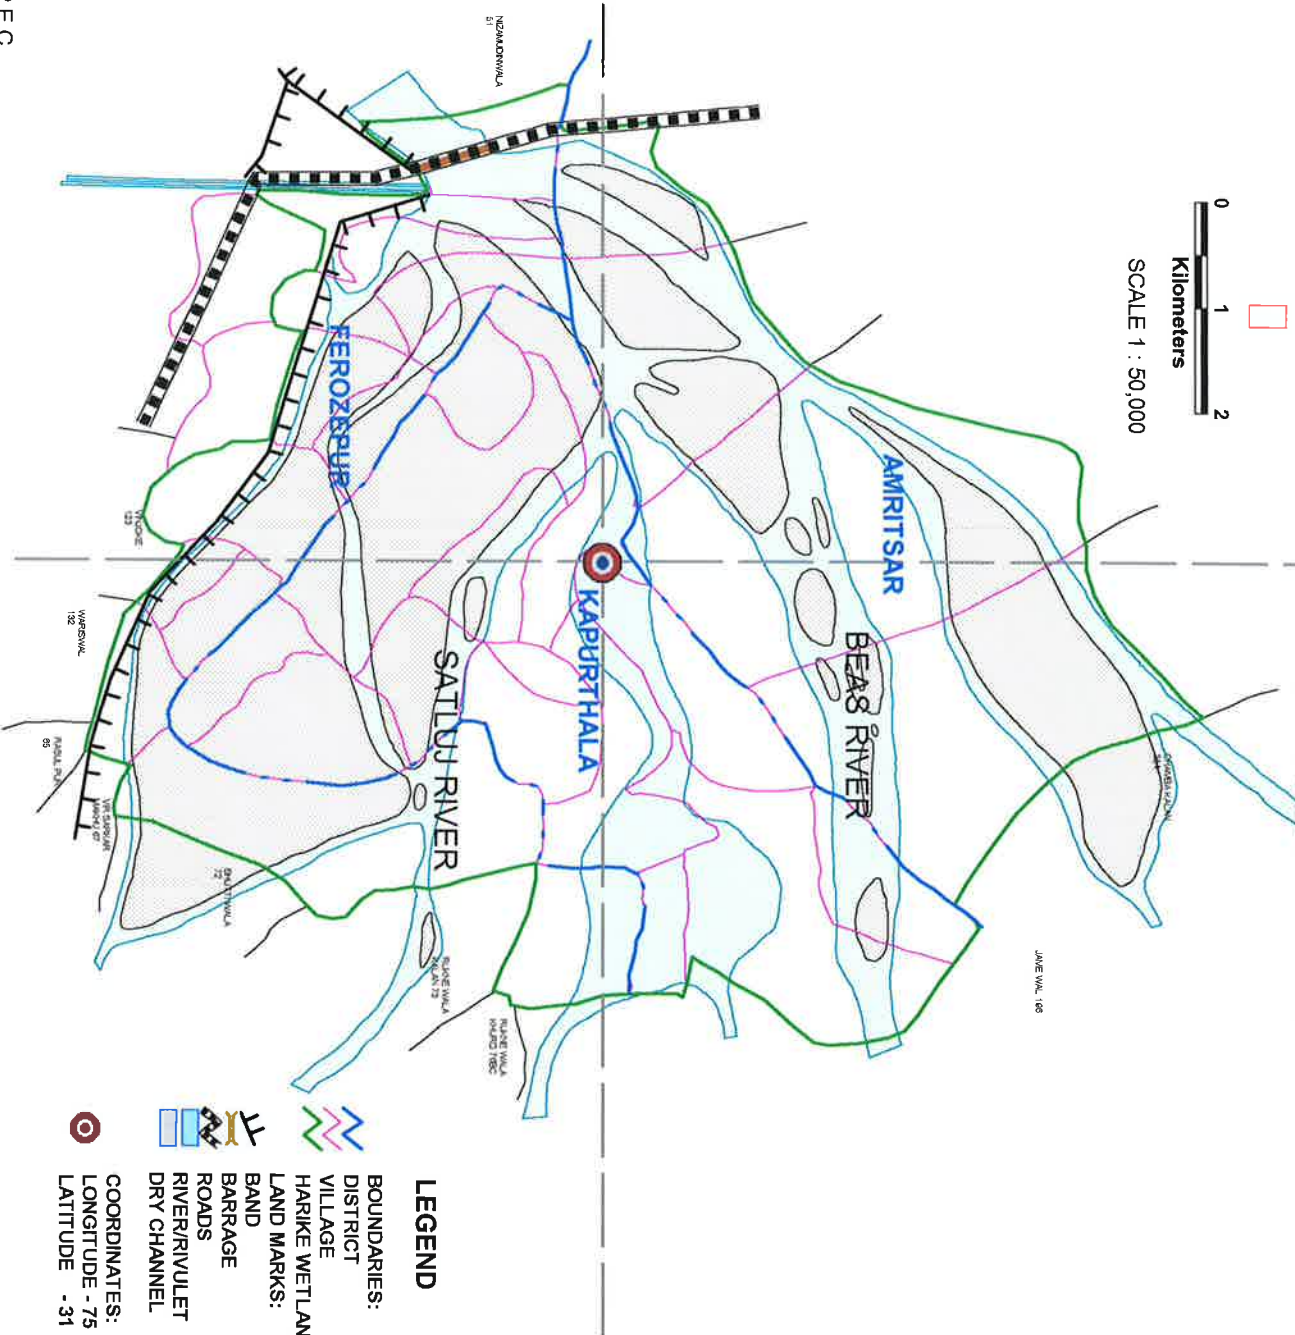

# HARIKE WETLAND

- LEGEND**
- BOUNDARIES:
    - DISTRICT
    - VILLAGE
  - HARIKE WETLAND
  - LAND MARKS:
    - BAND
    - BARAGE
    - ROADS
    - RIVER/RIVULET
    - DRY CHANNEL
- COORDINATES:  
 LONGITUDE - 75° 00' 00"  
 LATITUDE - 31° 25' 73"