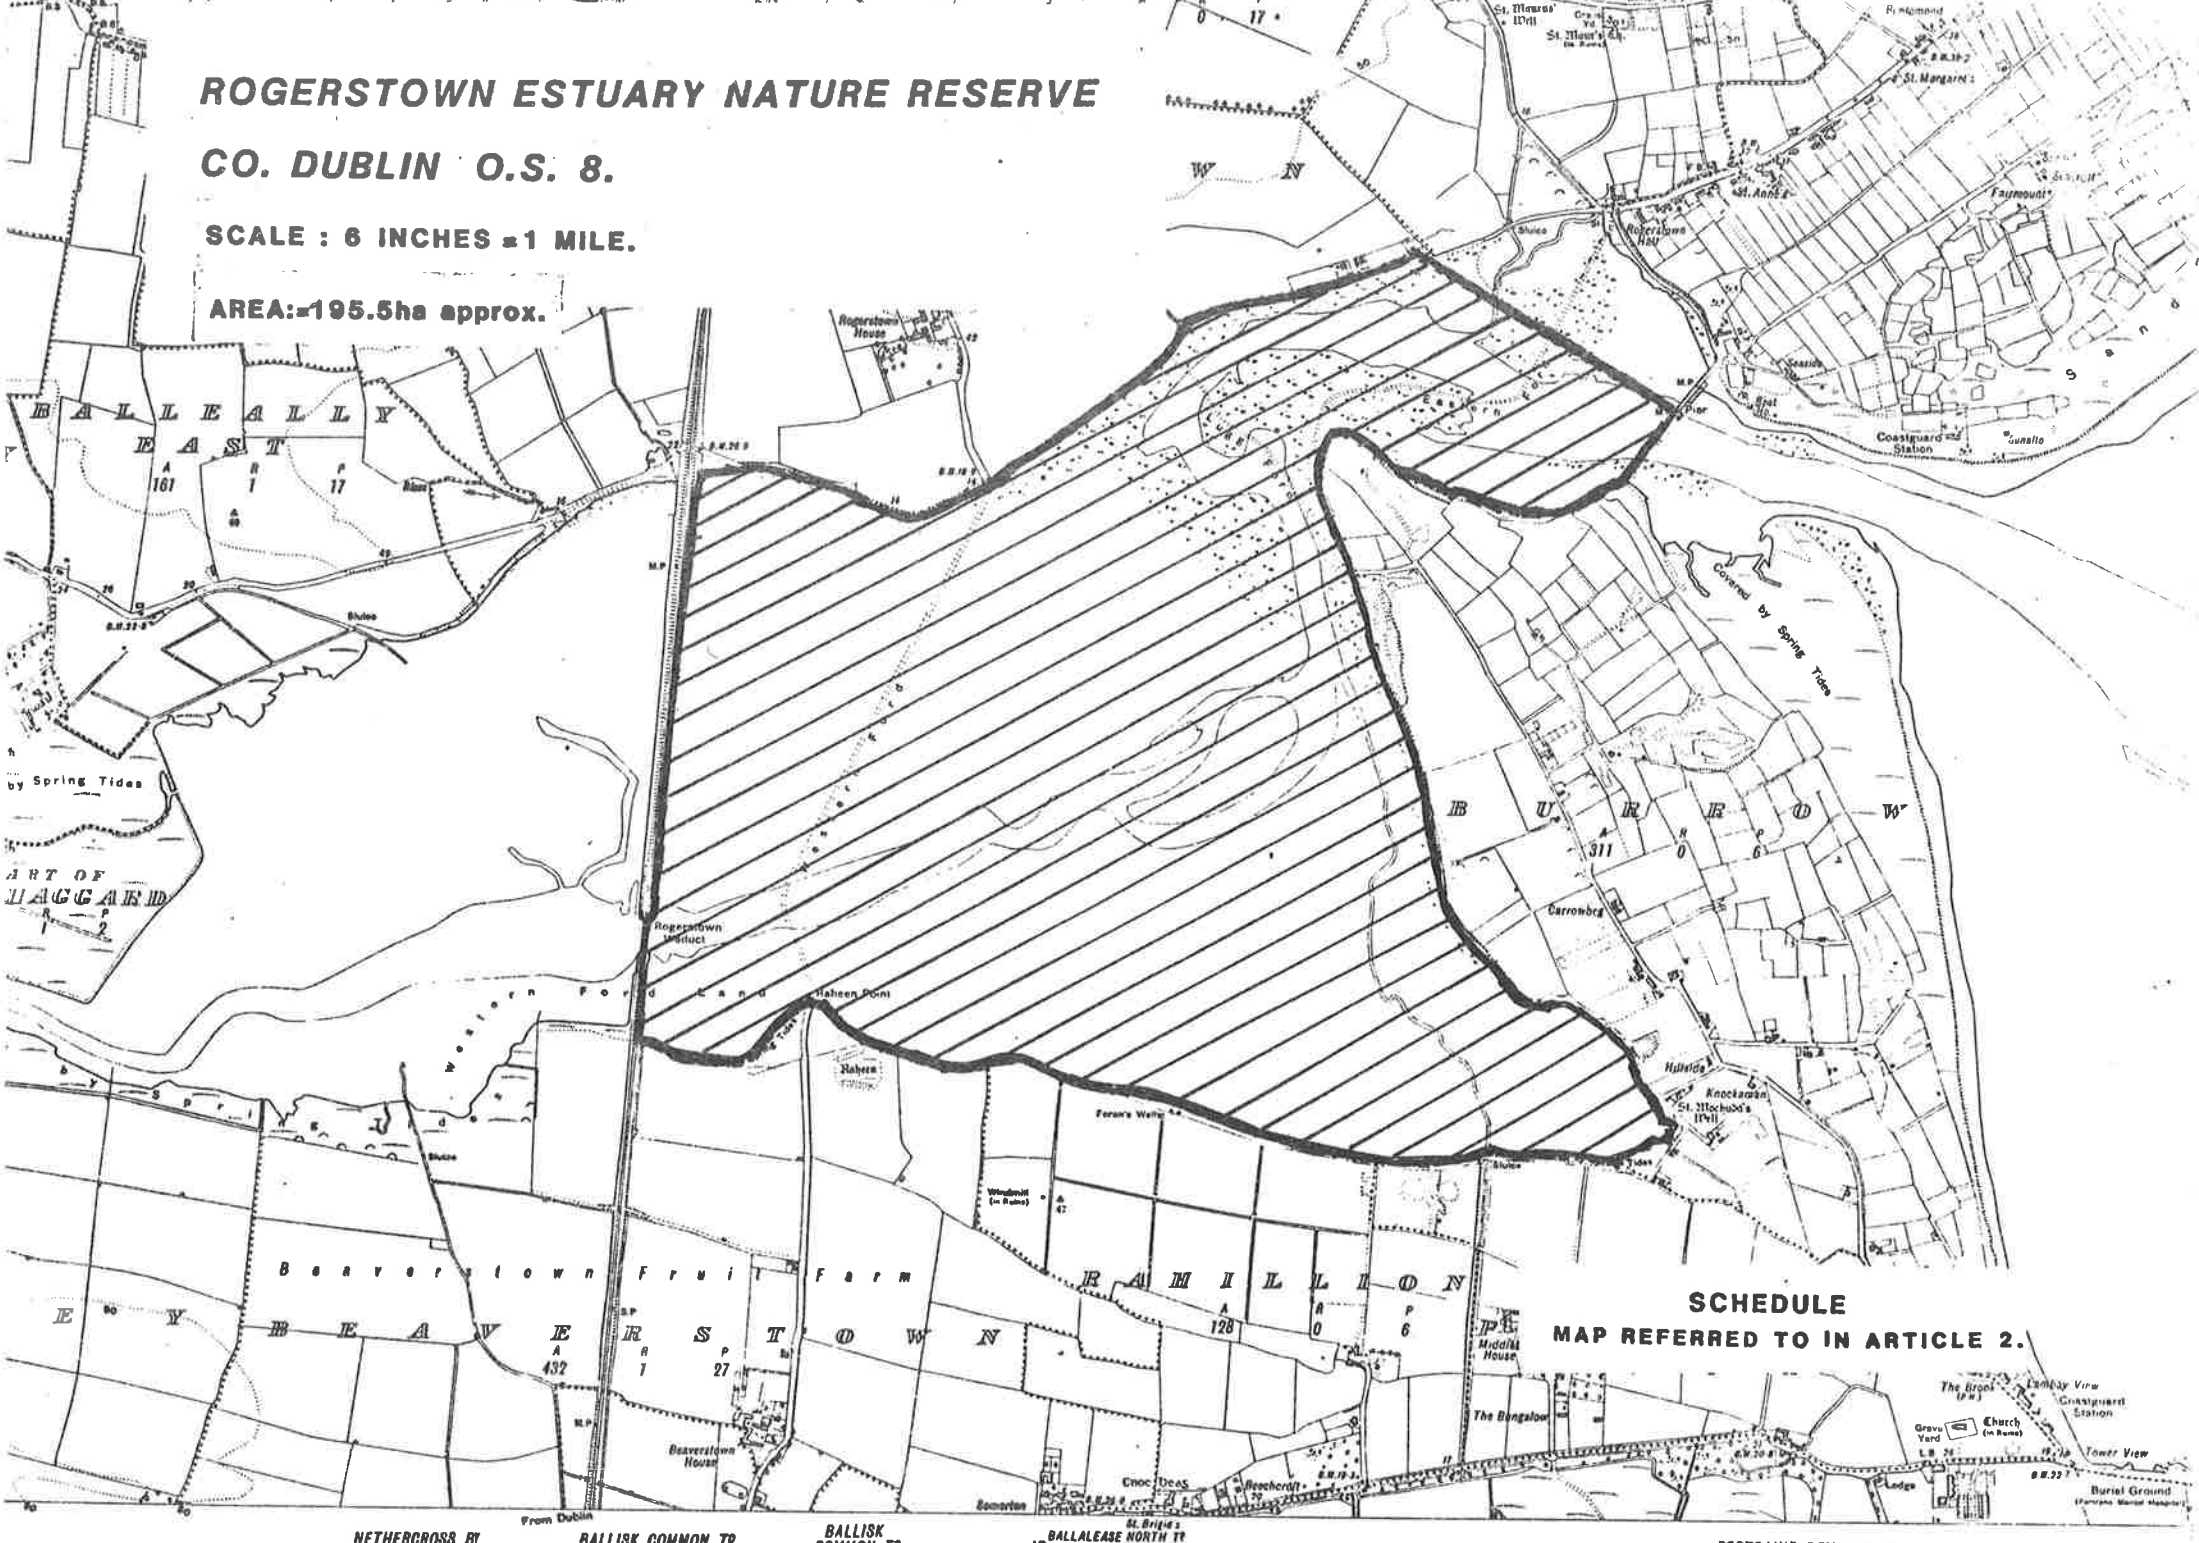

# ROGERSTOWN ESTUARY NATURE RESERVE

CO. DUBLIN O.S. 8.

SCALE : 6 INCHES = 1 MILE.

AREA: = 195.5ha approx.

**SCHEDULE  
MAP REFERRED TO IN ARTICLE 2.**

NETHERCROSS BT

BALLISK COMMON TP

BALLISK COMMON TO

BALLALEASE NORTH TP

PORTRAINF DEMESNE TP