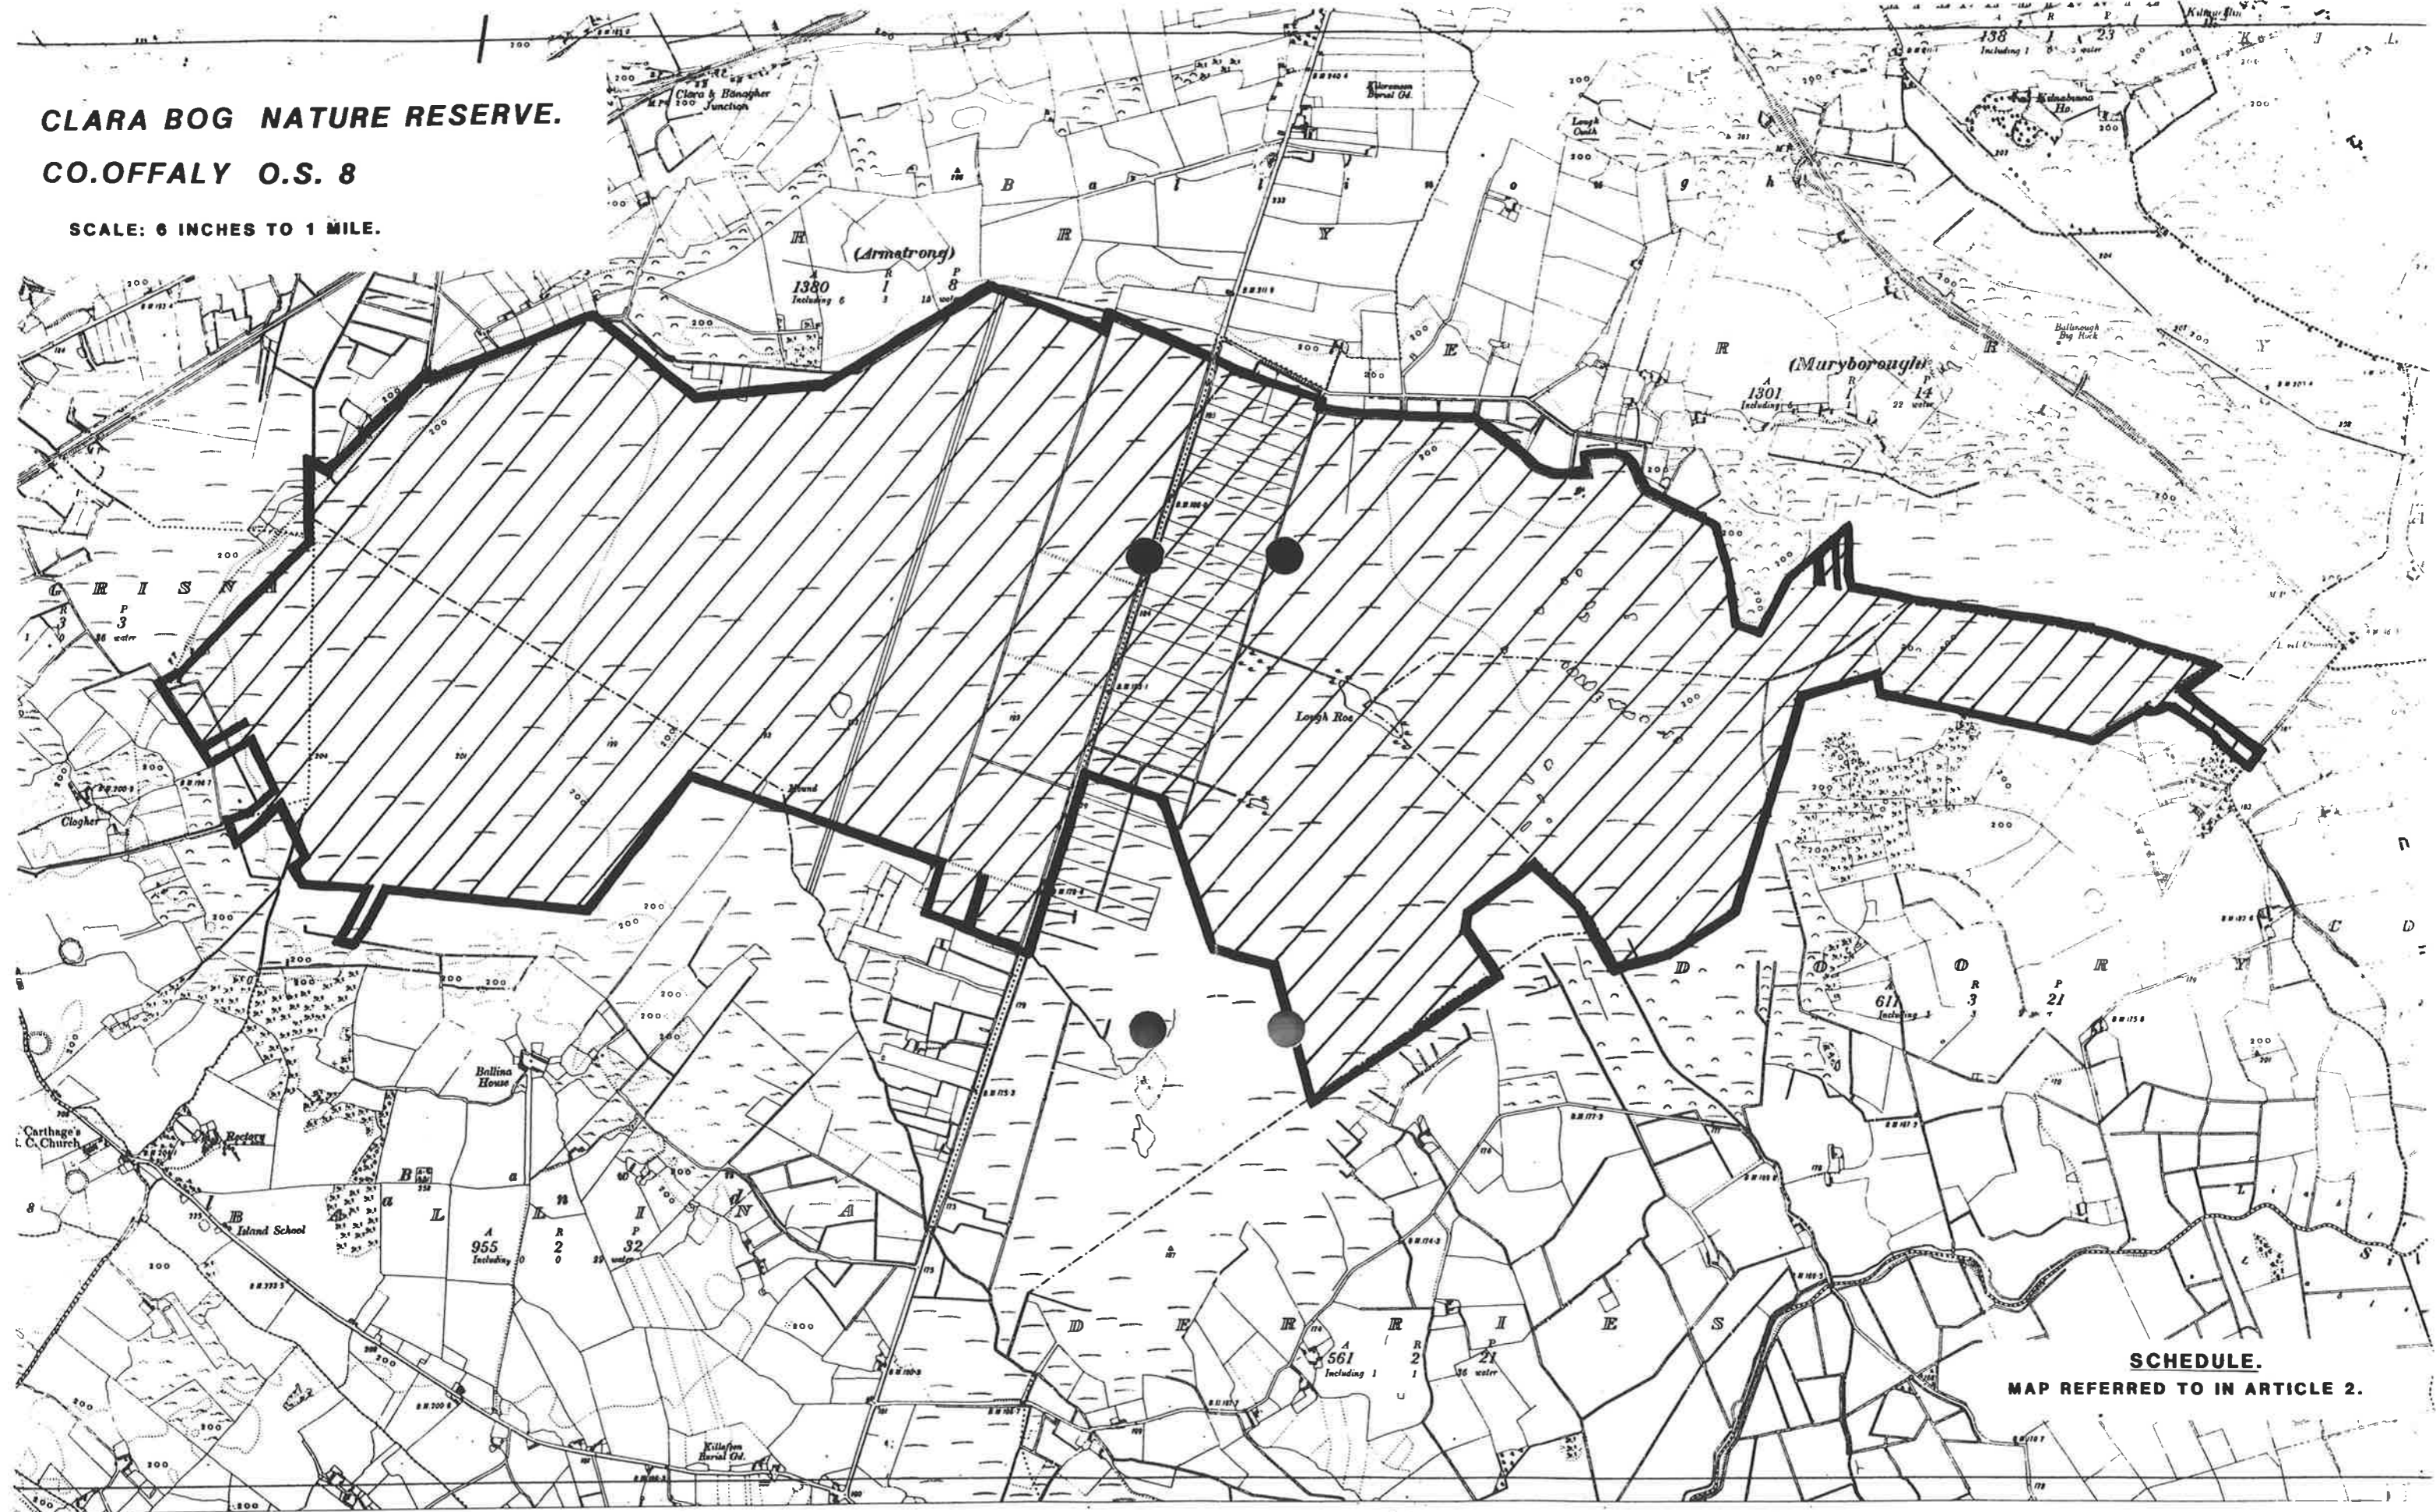

**CLARA BOG NATURE RESERVE.**  
**CO. OFFALY O.S. 8**

SCALE: 6 INCHES TO 1 MILE.

**SCHEDULE.**  
**MAP REFERRED TO IN ARTICLE 2.**