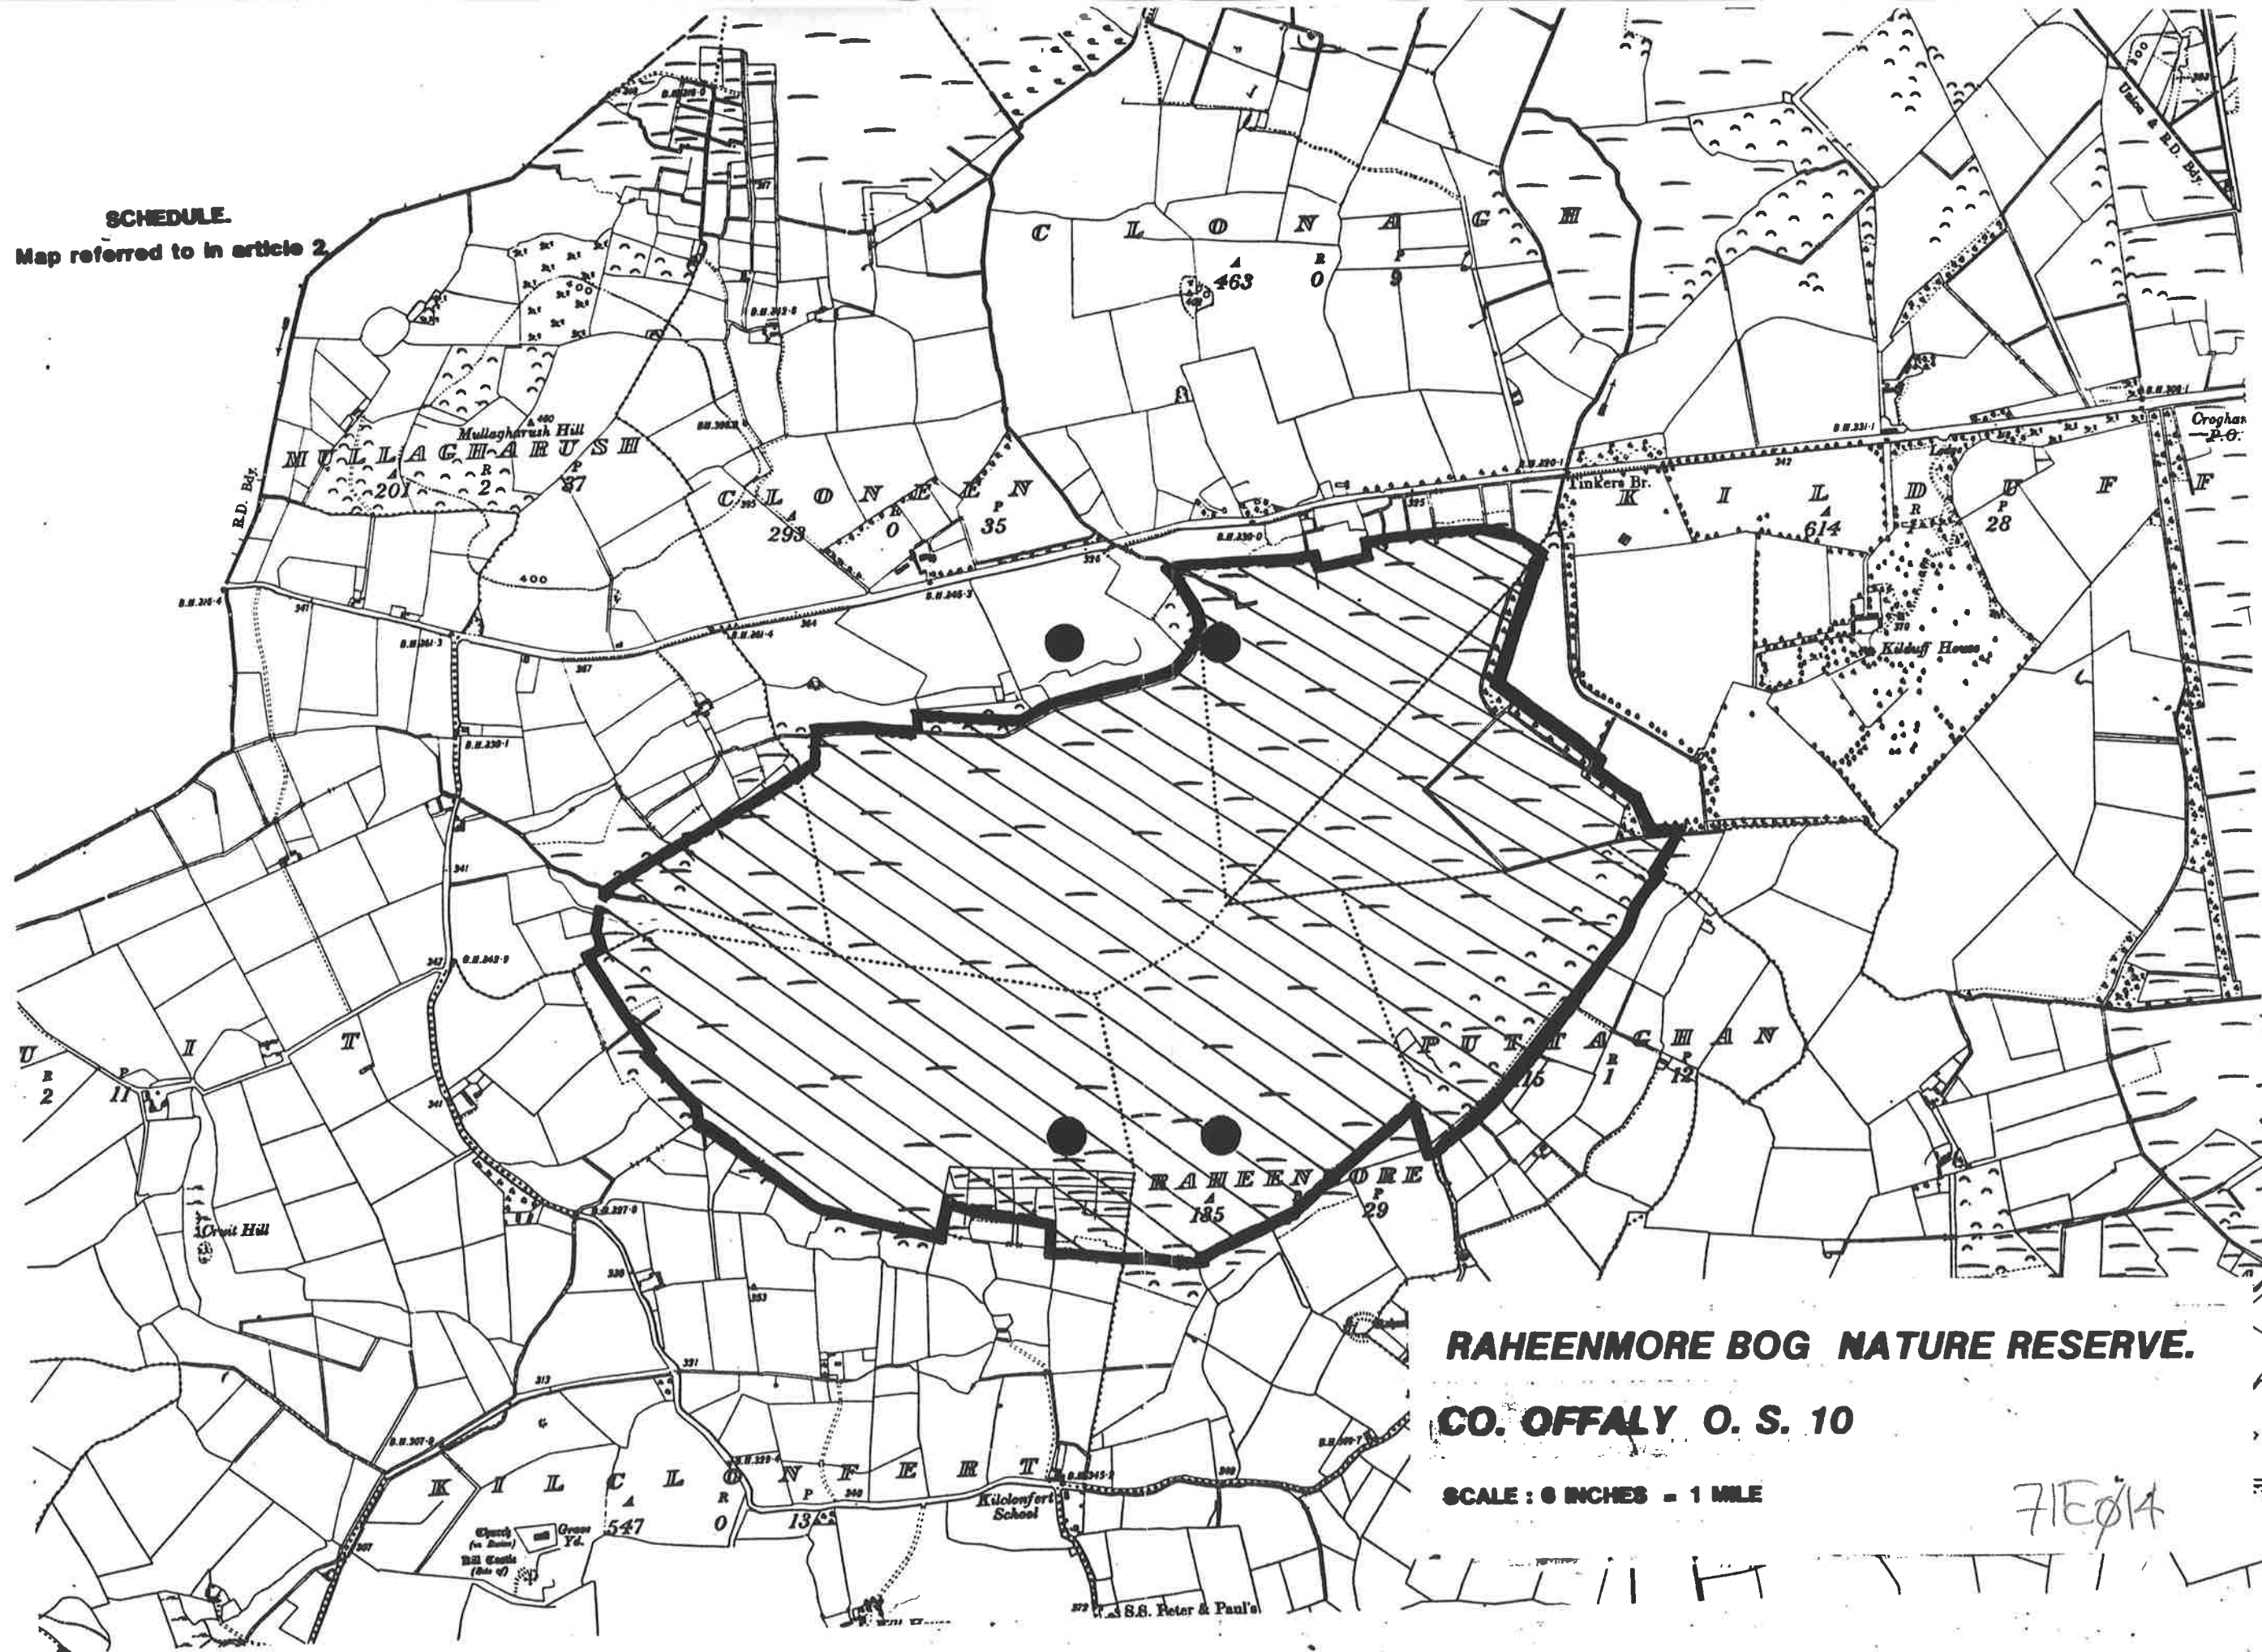

SCHEDULE.
Map referred to in article 2.

RAHEENMORE BOG NATURE RESERVE.

CO. OFFALY O. S. 10

SCALE : 6 INCHES = 1 MILE

71E014