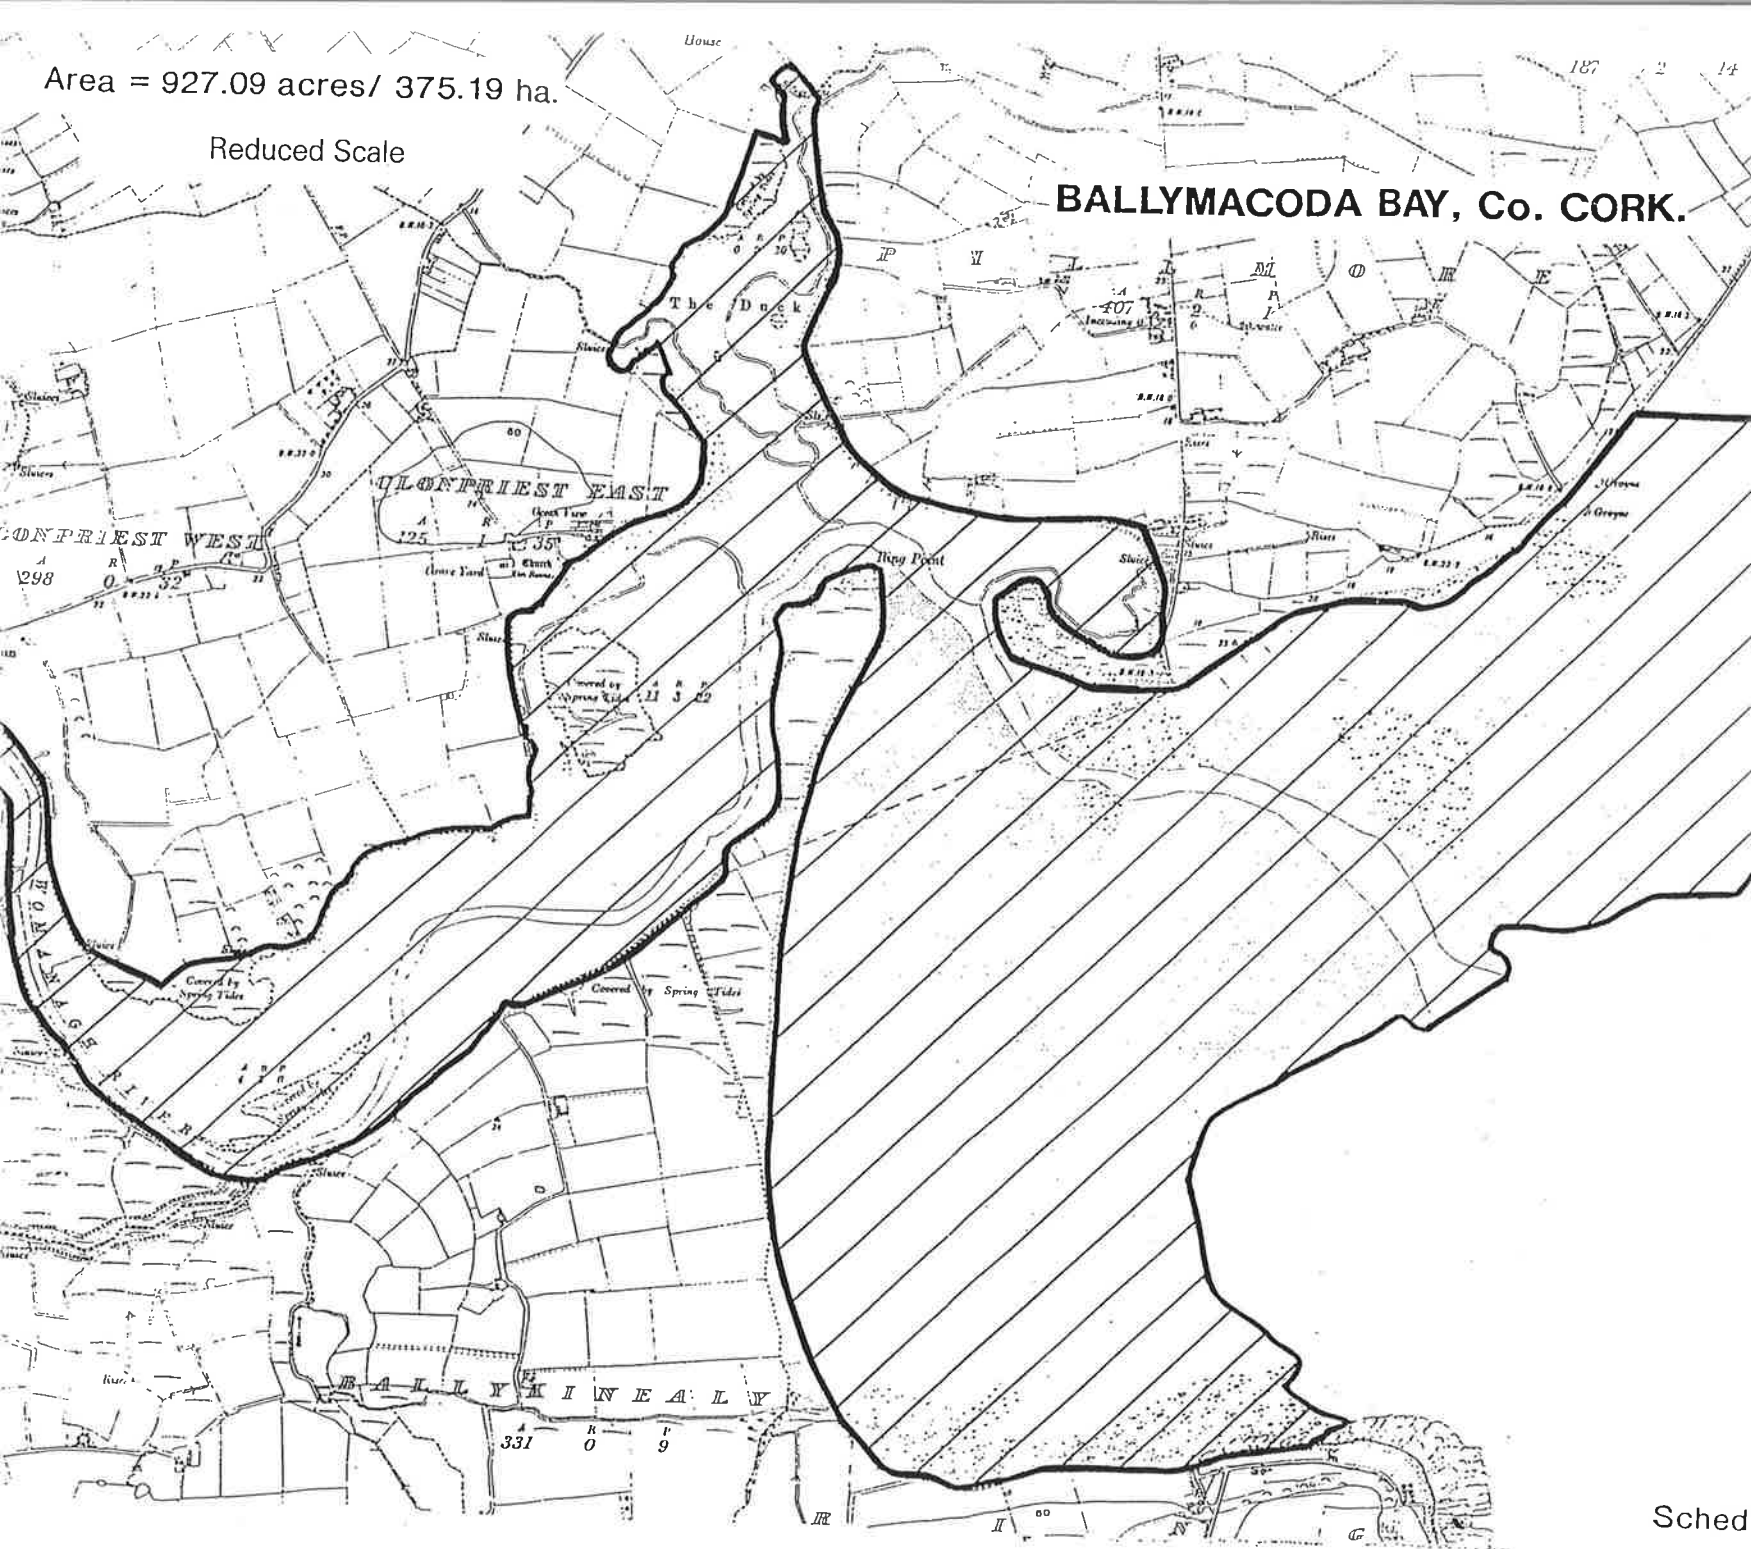

Area = 927.09 acres/ 375.19 ha.

Reduced Scale

BALLYMACODA BAY, Co. CORK.

Schedt