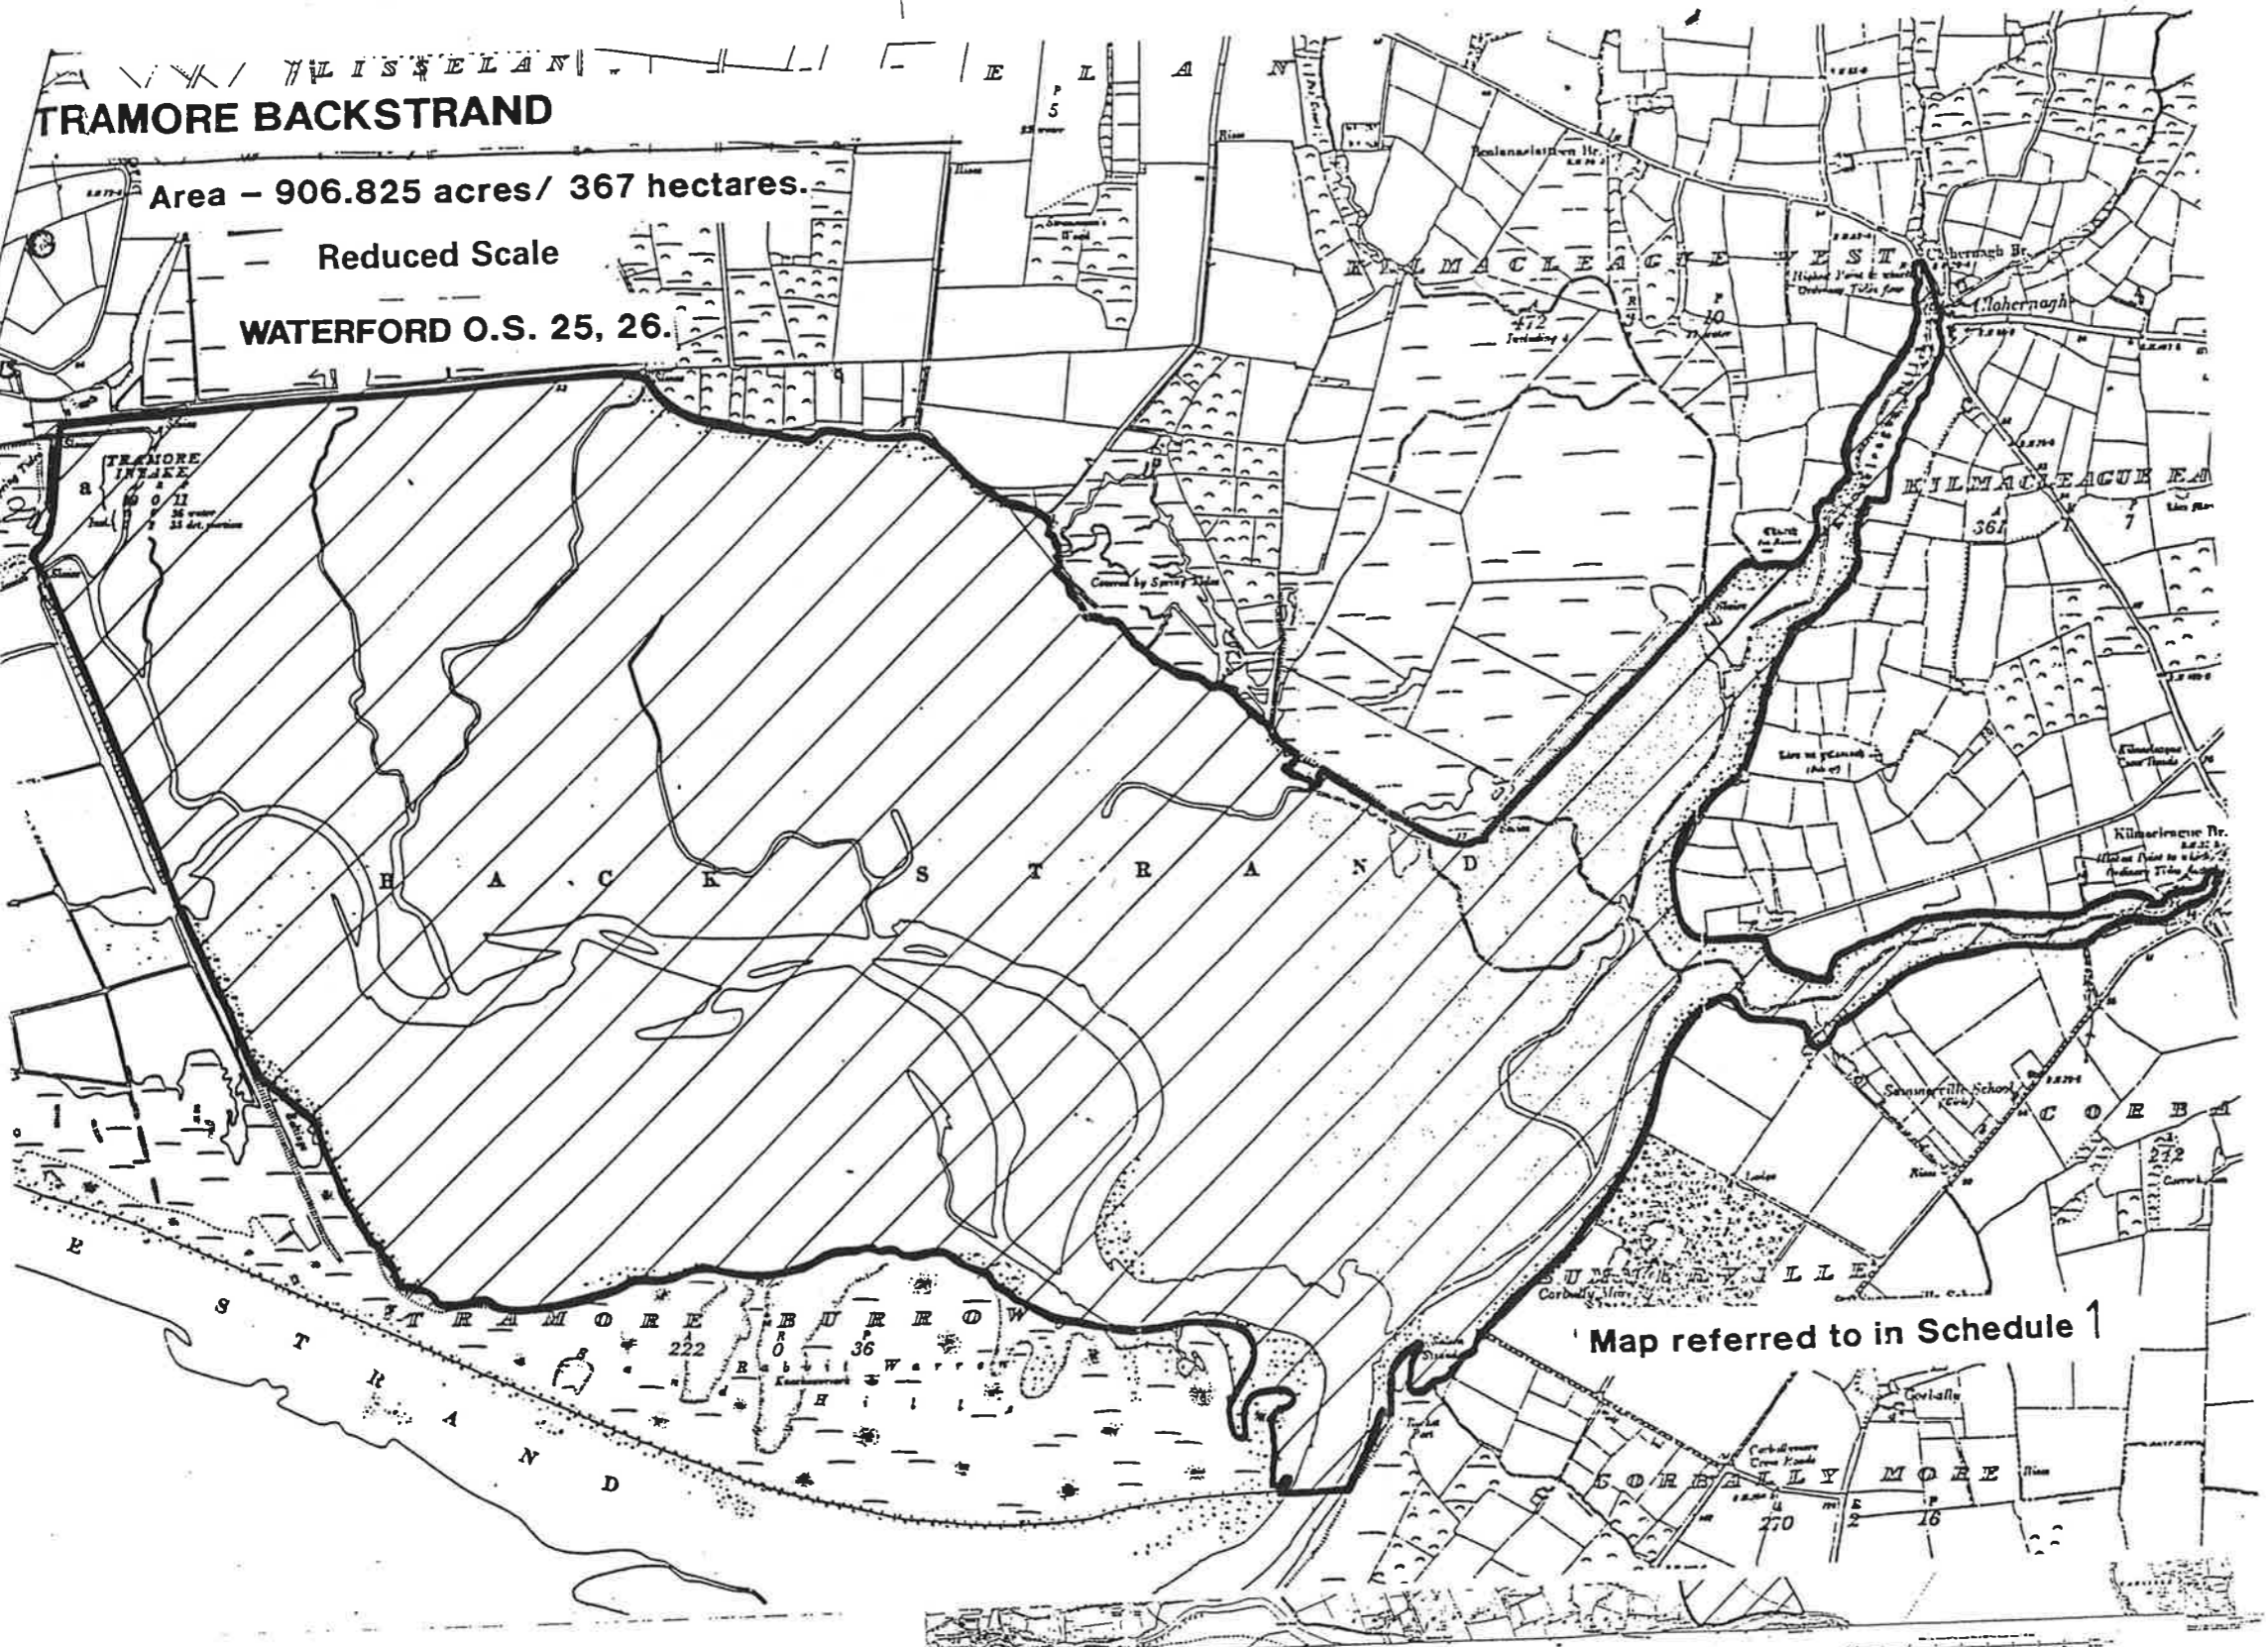

TRAMORE BACKSTRAND

Area - 906.825 acres / 367 hectares.

Reduced Scale

WATERFORD O.S. 25, 26.

Map referred to in Schedule 1